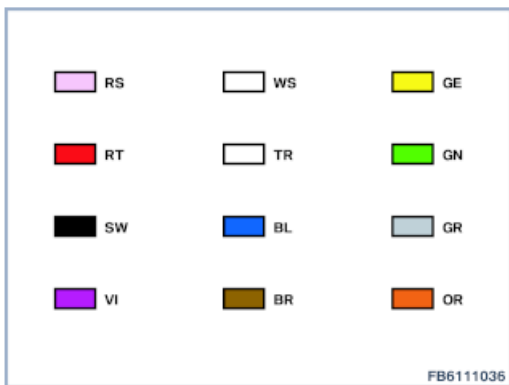

Item	Explanation	Item	Explanation
1	Shielded line.	2	Shielding

Wire colours

RS	Pink	WS	White
GE	Yellow	RT	Red
TR	transparent	GN	Green
SW	Black	BL	Blue
GR	Grey	VI	Violet
BR	Brown	OR	Orange