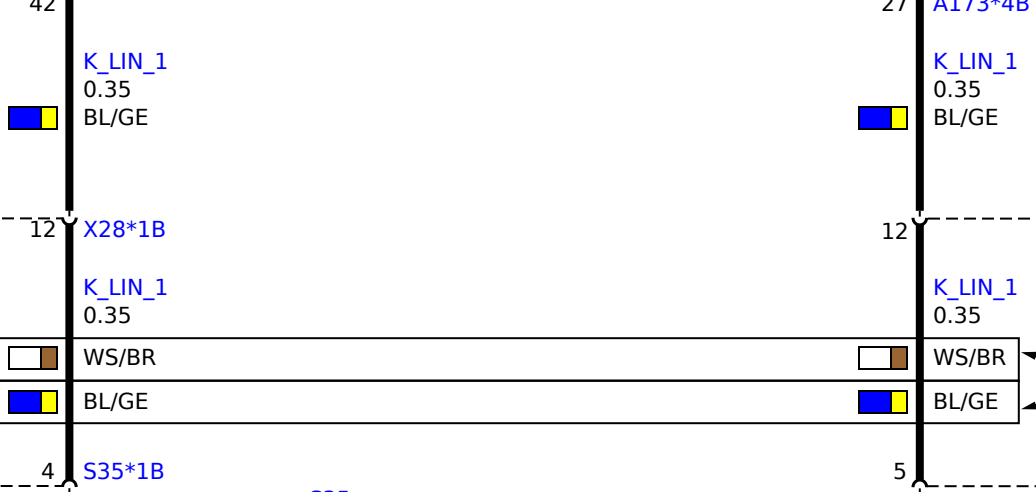

Z7
Front power distribution box

A173
Front Electronic Module

S35
Switch block, driver's door

A73a
Exterior mirror, front passenger

2) Mirror heating

3) Adjustment drive

5) Mirror fold-in drive

6) Electrochromic mirror

S35*1B

A29a
Exterior mirror, driver

2) Mirror heating

3) Adjustment drive

5) Mirror fold-in drive

6) Electrochromic mirror

X108*1V