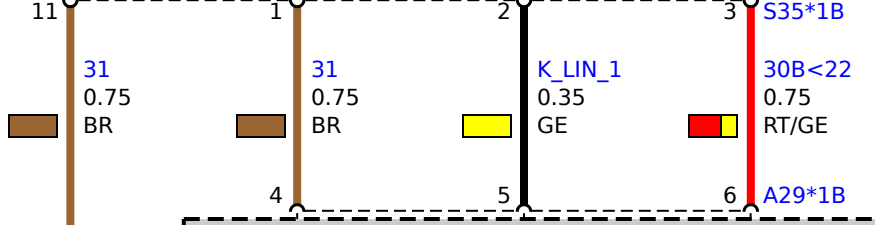

Z7
Front power distribution box

A173
Front Electronic Module

S35
Switch block, driver's door

A73a
Exterior mirror, front passenger

2) Mirror heating

3) Adjustment drive

5) Mirror fold-in drive

6) Electrochromic mirror