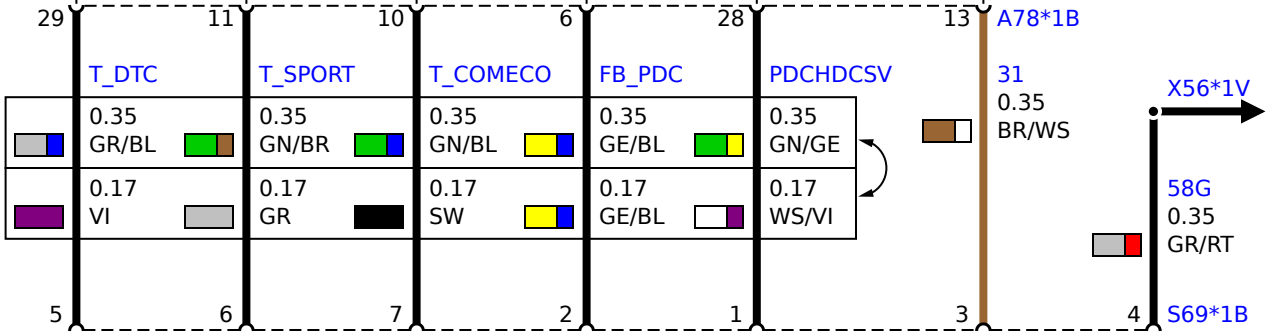

A78  
Integrated chassis management

S69  
Centre console control panel