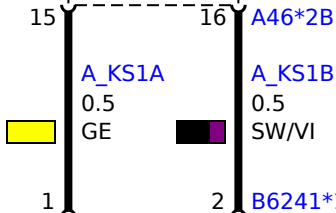

A46  
Digital Motor Electronics

B6241a  
Knock sensor