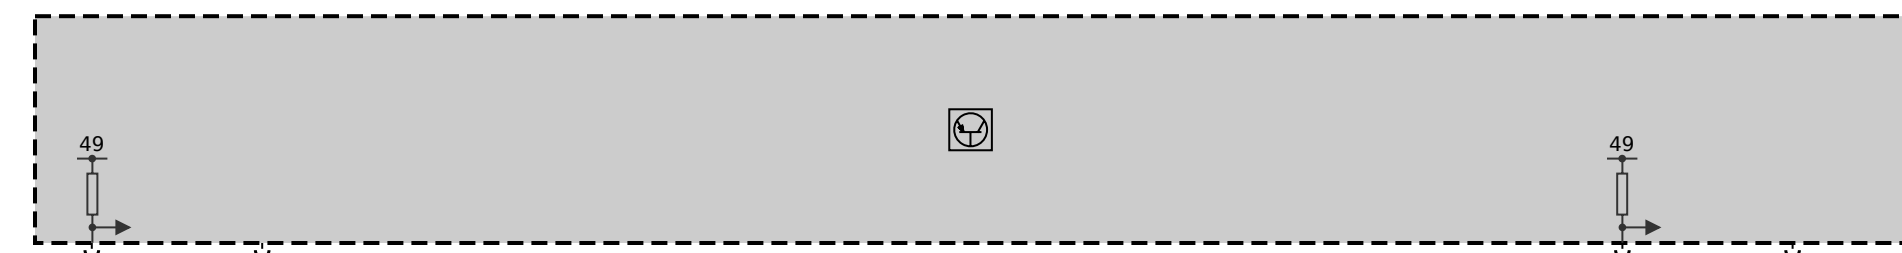

A173  
Front Electronic Module

Z7  
Front power distribution box

A83  
Steering column switch cluster

E86  
Left headlight  
3) Side marker light (USA)  
5) Direction indicator  
11) Drive unit, headlight beam height control  
12) Low beam headlight  
13) High beam headlight  
14) Frontal Light Electronics Left  
26) Fan  
28) LED module, side lights/day-time driving lights  
30) Swivel module (with AHL)