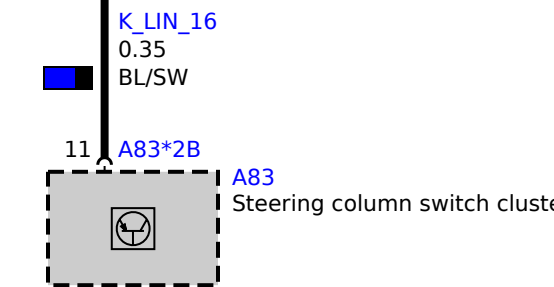

A173  
Front Electronic Module

Z7  
Front power distribution box

A83  
Steering column switch cluster

E86  
Left headlight  
3) Side marker light (USA)  
5) Direction indicator  
11) Drive unit, headlight beam height control  
12) Low beam headlight  
13) High beam headlight  
14) Frontal Light Electronics Left  
26) Fan  
28) LED module, side lights/day-time driving lights  
30) Swivel module (with AHL)

A173  
Front Electronic Module

Z2  
Fuse carrier, rear

E5  
Right headlight  
3) Side marker light (USA)  
5) Direction indicator  
11) Drive unit, headlight range control  
12) Low beam headlight  
13) High beam headlight  
14) Frontal Light Electronics Right  
26) Fan  
28) LED module, side lights/day-time driving lights  
30) Swivel module (with AHL)