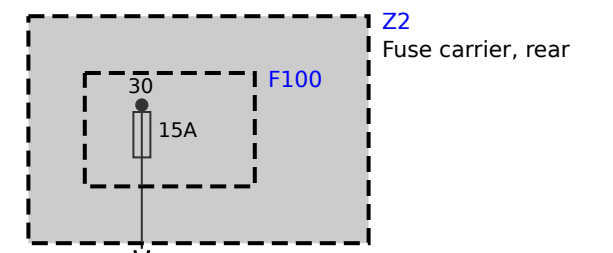

Z2
Fuse carrier, rear