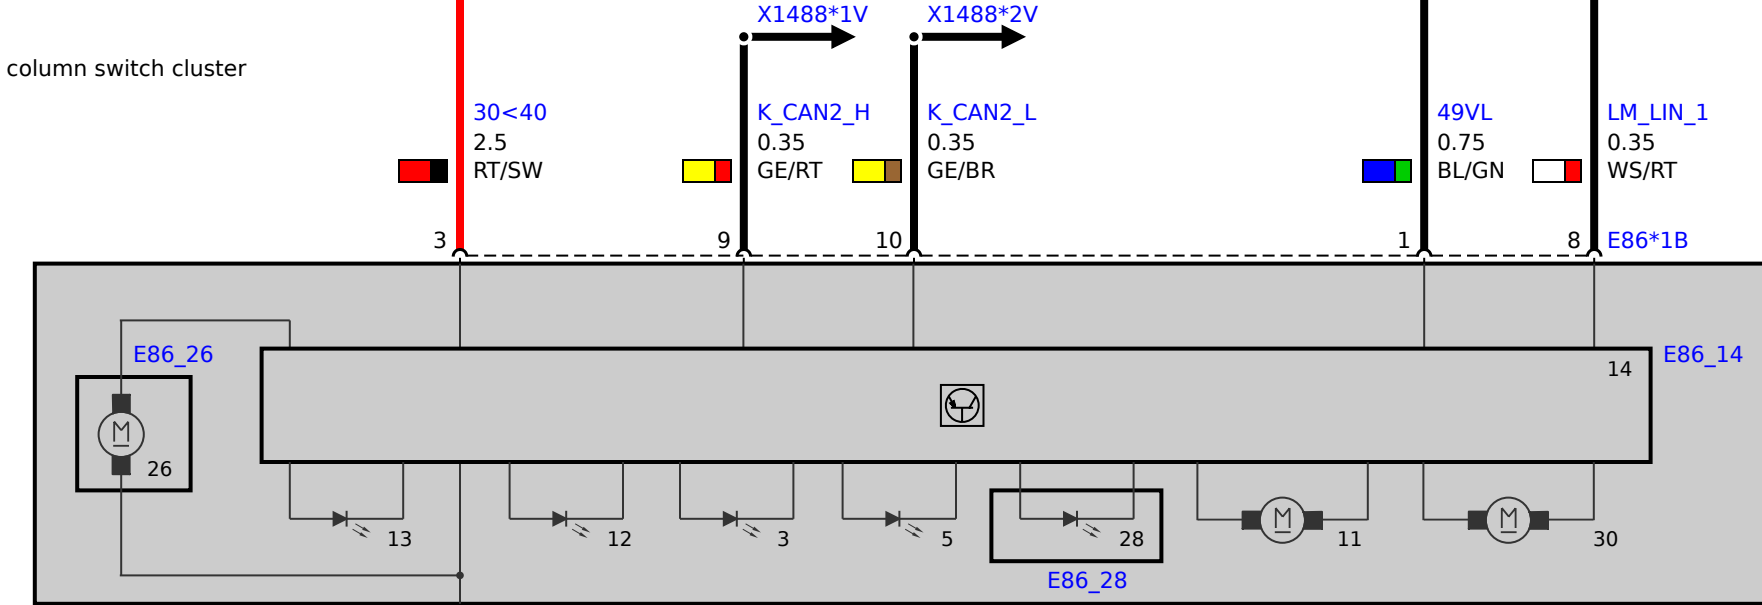

A173  
Front Electronic Module

Z7  
Front power distribution box

A83  
Steering column switch cluster

E86  
Left headlight  
3) Side marker light (USA)  
5) Direction indicator  
11) Drive unit, headlight beam height control  
12) Low beam headlight  
13) High beam headlight  
14) Frontal Light Electronics Left  
26) Fan  
28) LED module, side lights/day-time driving lights  
30) Swivel module (with AHL)

A173  
Front Electronic Module

Z2  
Fuse carrier, rear

E5  
Right headlight  
3) Side marker light (USA)  
5) Direction indicator  
11) Drive unit, headlight range control  
12) Low beam headlight  
13) High beam headlight  
14) Frontal Light Electronics Right  
26) Fan  
28) LED module, side lights/day-time driving lights  
30) Swivel module (with AHL)