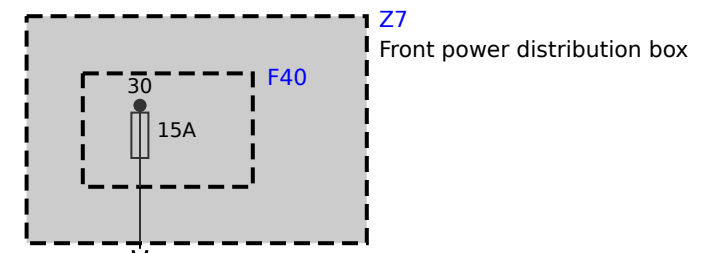

A173  
Front Electronic Module

Z7  
Front power distribution box

A83  
Steering column switch cluster

E86  
Left headlight  
3) Side marker light (USA)  
5) Direction indicator  
11) Drive unit, headlight beam height control  
12) Low beam headlight  
13) High beam headlight  
14) Frontal Light Electronics Left  
26) Fan  
28) LED module, side lights/day-time driving lights  
30) Swivel module (with AHL)