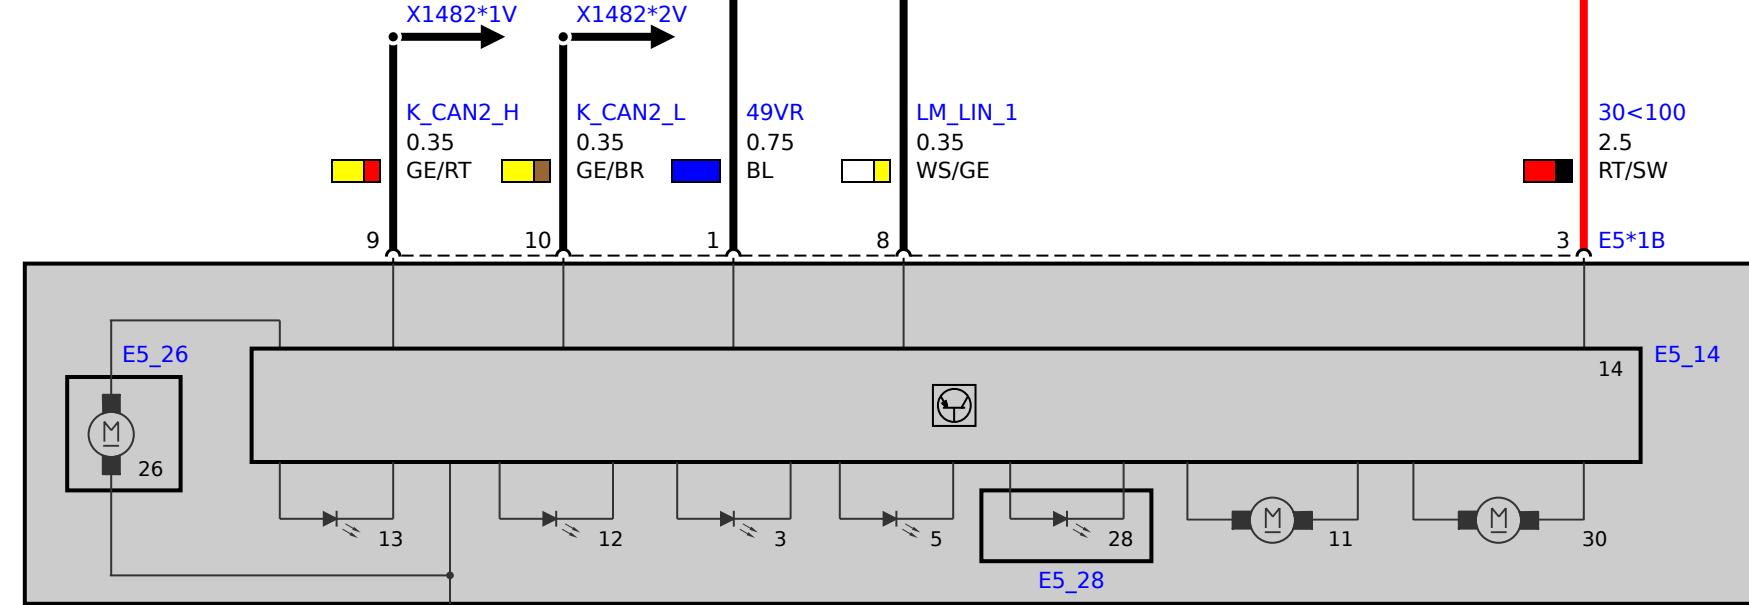

A173  
Front Electronic Module

Z7  
Front power distribution box

A83  
Steering column switch cluster

E86  
Left headlight  
3) Side marker light (USA)  
5) Direction indicator  
11) Drive unit, headlight beam height control  
12) Low beam headlight  
13) High beam headlight  
14) Frontal Light Electronics Left  
26) Fan  
28) LED module, side lights/day-time driving lights  
30) Swivel module (with AHL)

A173  
Front Electronic Module

Z2  
Fuse carrier, rear

E5  
Right headlight  
3) Side marker light (USA)  
5) Direction indicator  
11) Drive unit, headlight range control  
12) Low beam headlight  
13) High beam headlight  
14) Frontal Light Electronics Right  
26) Fan  
28) LED module, side lights/day-time driving lights  
30) Swivel module (with AHL)