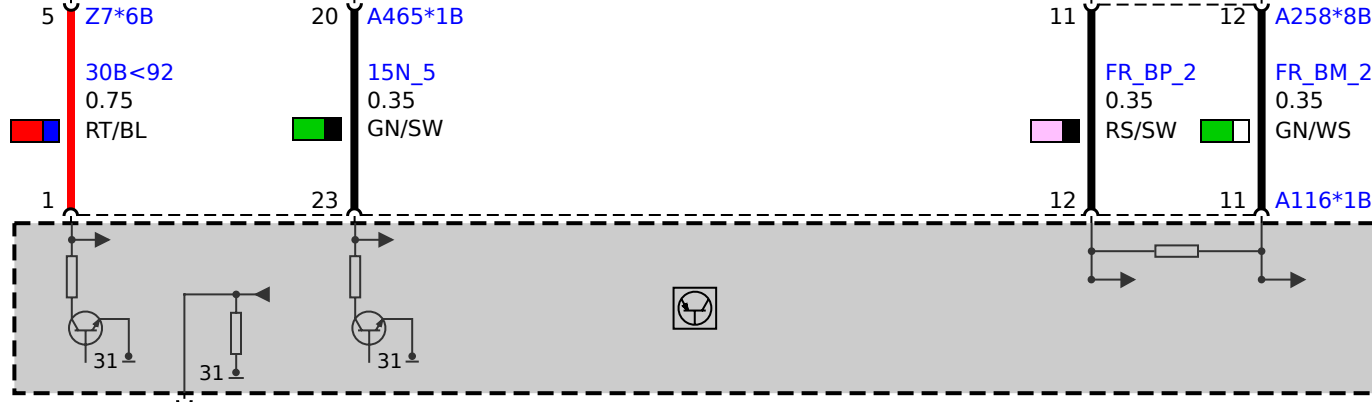

Z7  
Front power distribution box  
1) LIN power distribution box

A258  
Body Domain Controller

A272  
Optional extra system

31  
0.75  
BR  
Z10\*7B