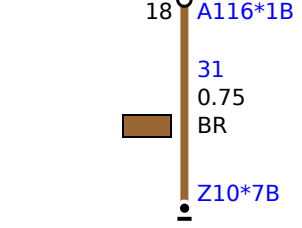

Z7  
Front power distribution box  
1) LIN power distribution box

A258  
Body Domain Controller

A272  
Optional extra system

31  
0.75  
BR  
Z10\*7B