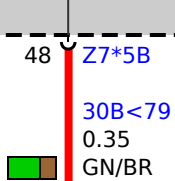

Z7
Front power distribution box

A60
Electrochromic interior rear view mirror
2) High beam assistant sensor and control