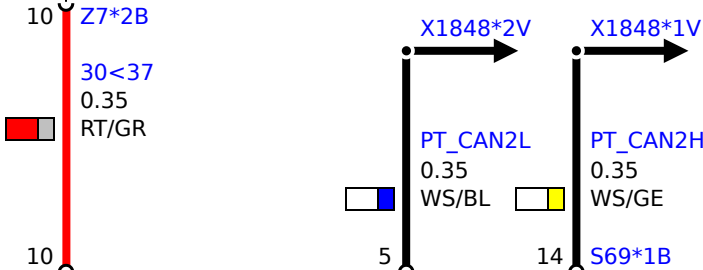

Z7
Front power distribution box

S69a
Centre console control panel
16) Gear selector switch