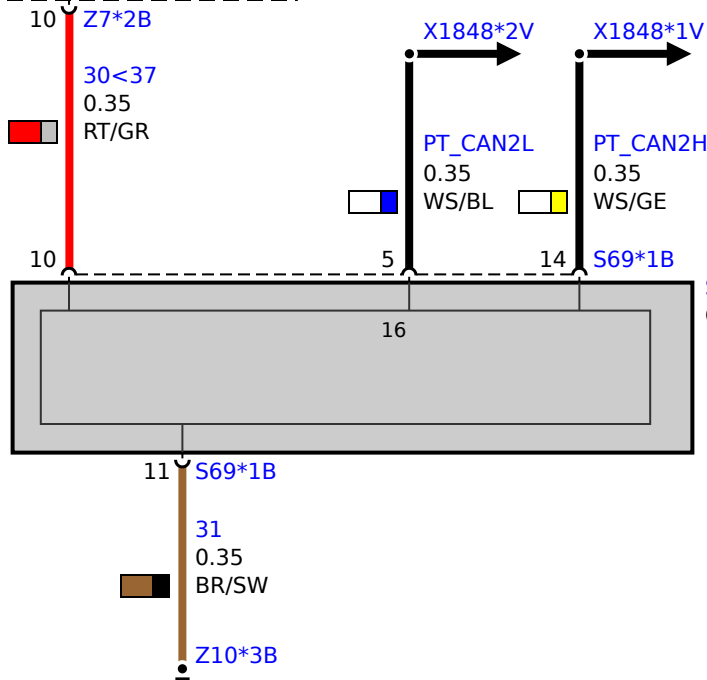

Z7
Front power distribution box

S69a
Centre console control panel
16) Gear selector switch