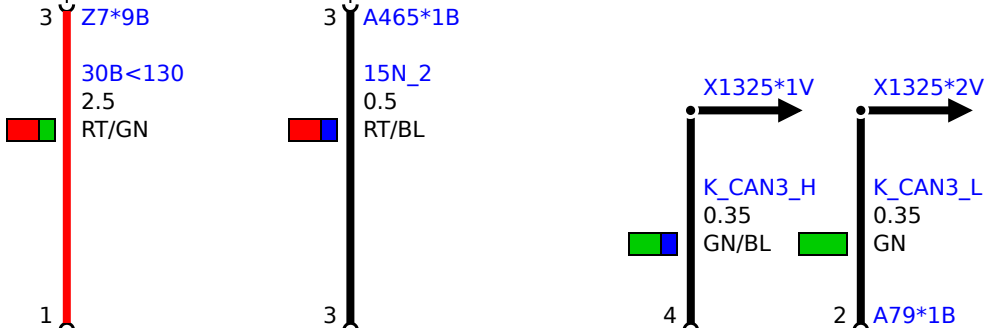

Z7
 Front power distribution box
 1) LIN power distribution box

A79a
 Longitudinal torque distribution

A79*2B
 HALDEX+
 HALDEX-
 Y33a
 Pump motor