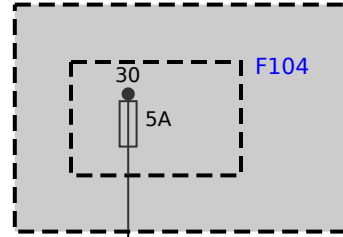

20 A46*2B

Z2
Fuse carrier, rear

F104

30
5A

1 Z2*5B

30<104
0.35
RT/GR

4 A248*1B

A248a
Natural Vacuum Leak Detection
temperature sensor and pres-
sure switch