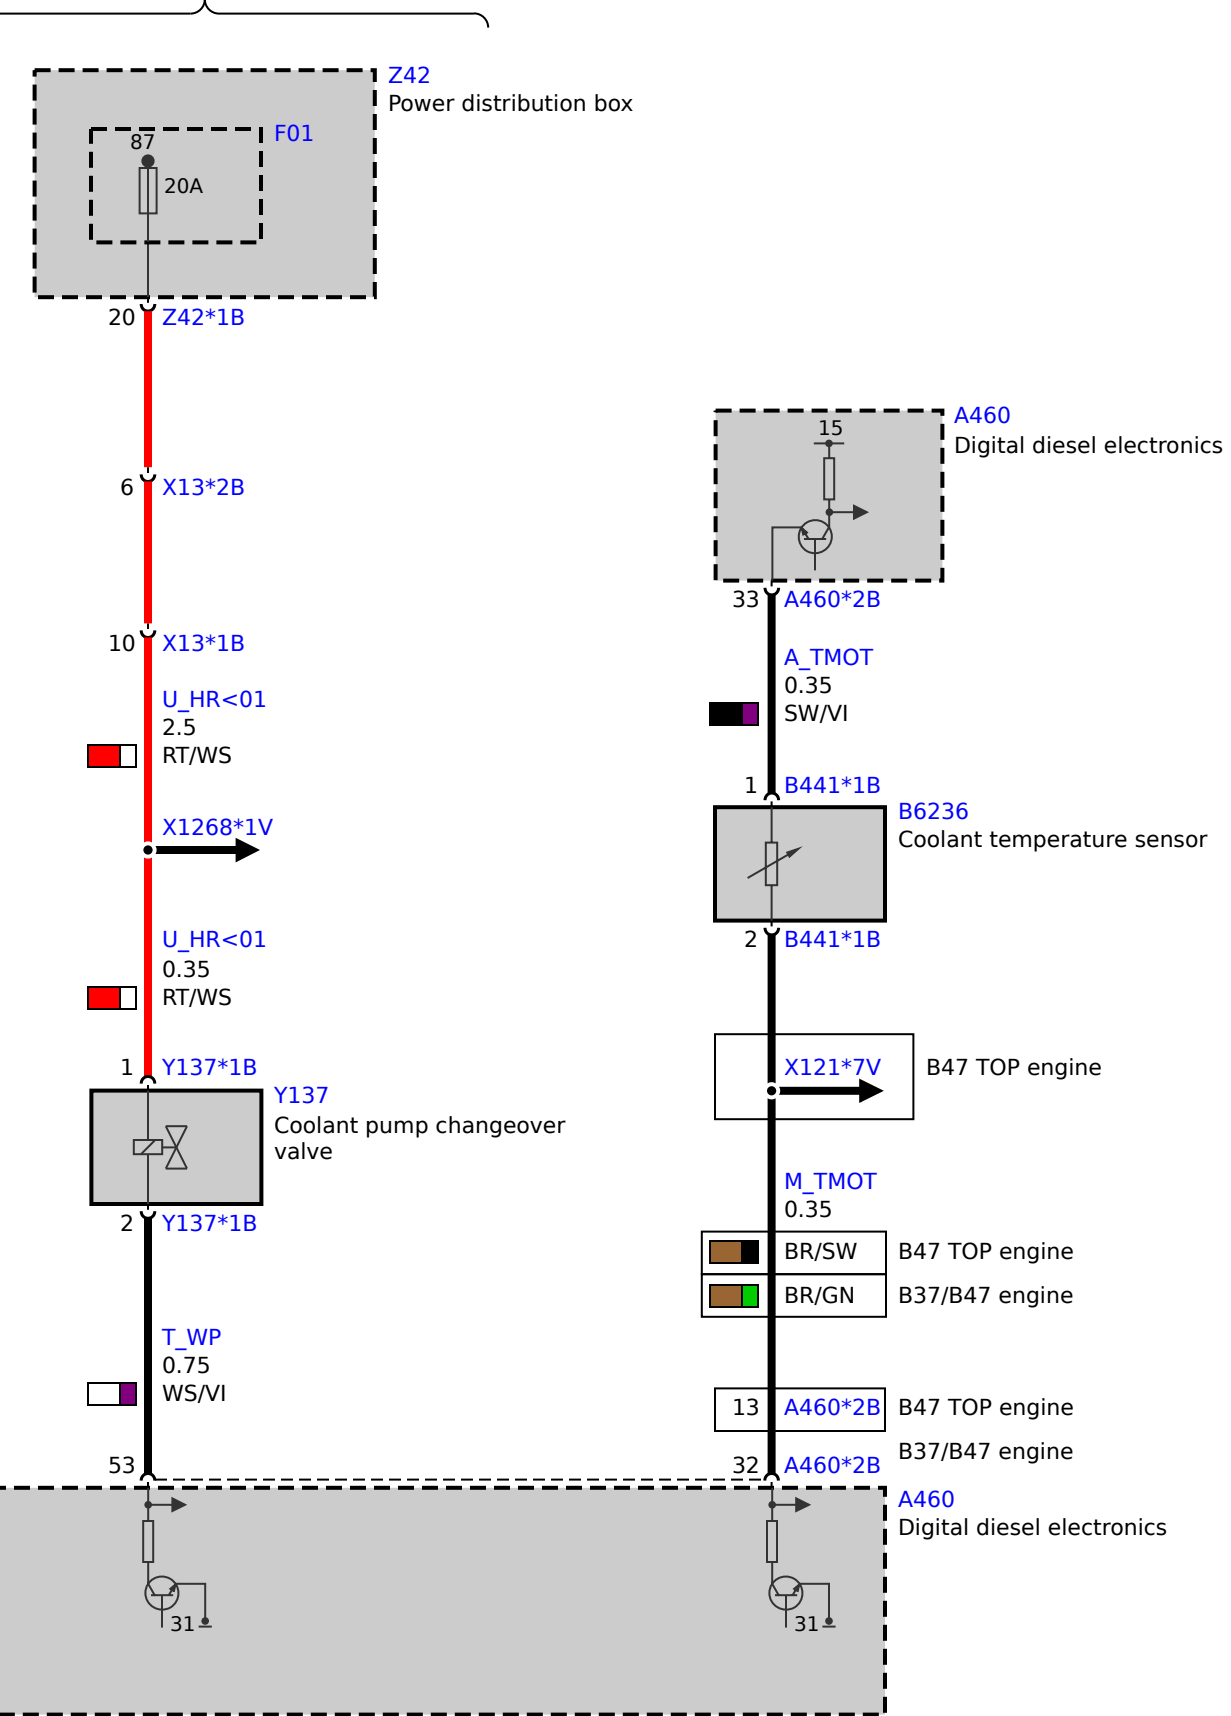

fan 200/400 W

fan 600 W

fan 800/850 W

with CO2 volume

F4x only

B37 engine

- A460 Digital diesel electronics
- A460*2B B47 TOP engine
- A460*2B B37/B47 engine
- A460 Digital diesel electronics
- B6236 Coolant temperature sensor
- B47 TOP engine
- B47 TOP engine
- B37/B47 engine
- B37/B47 engine
- B47 TOP engine
- B37/B47 engine