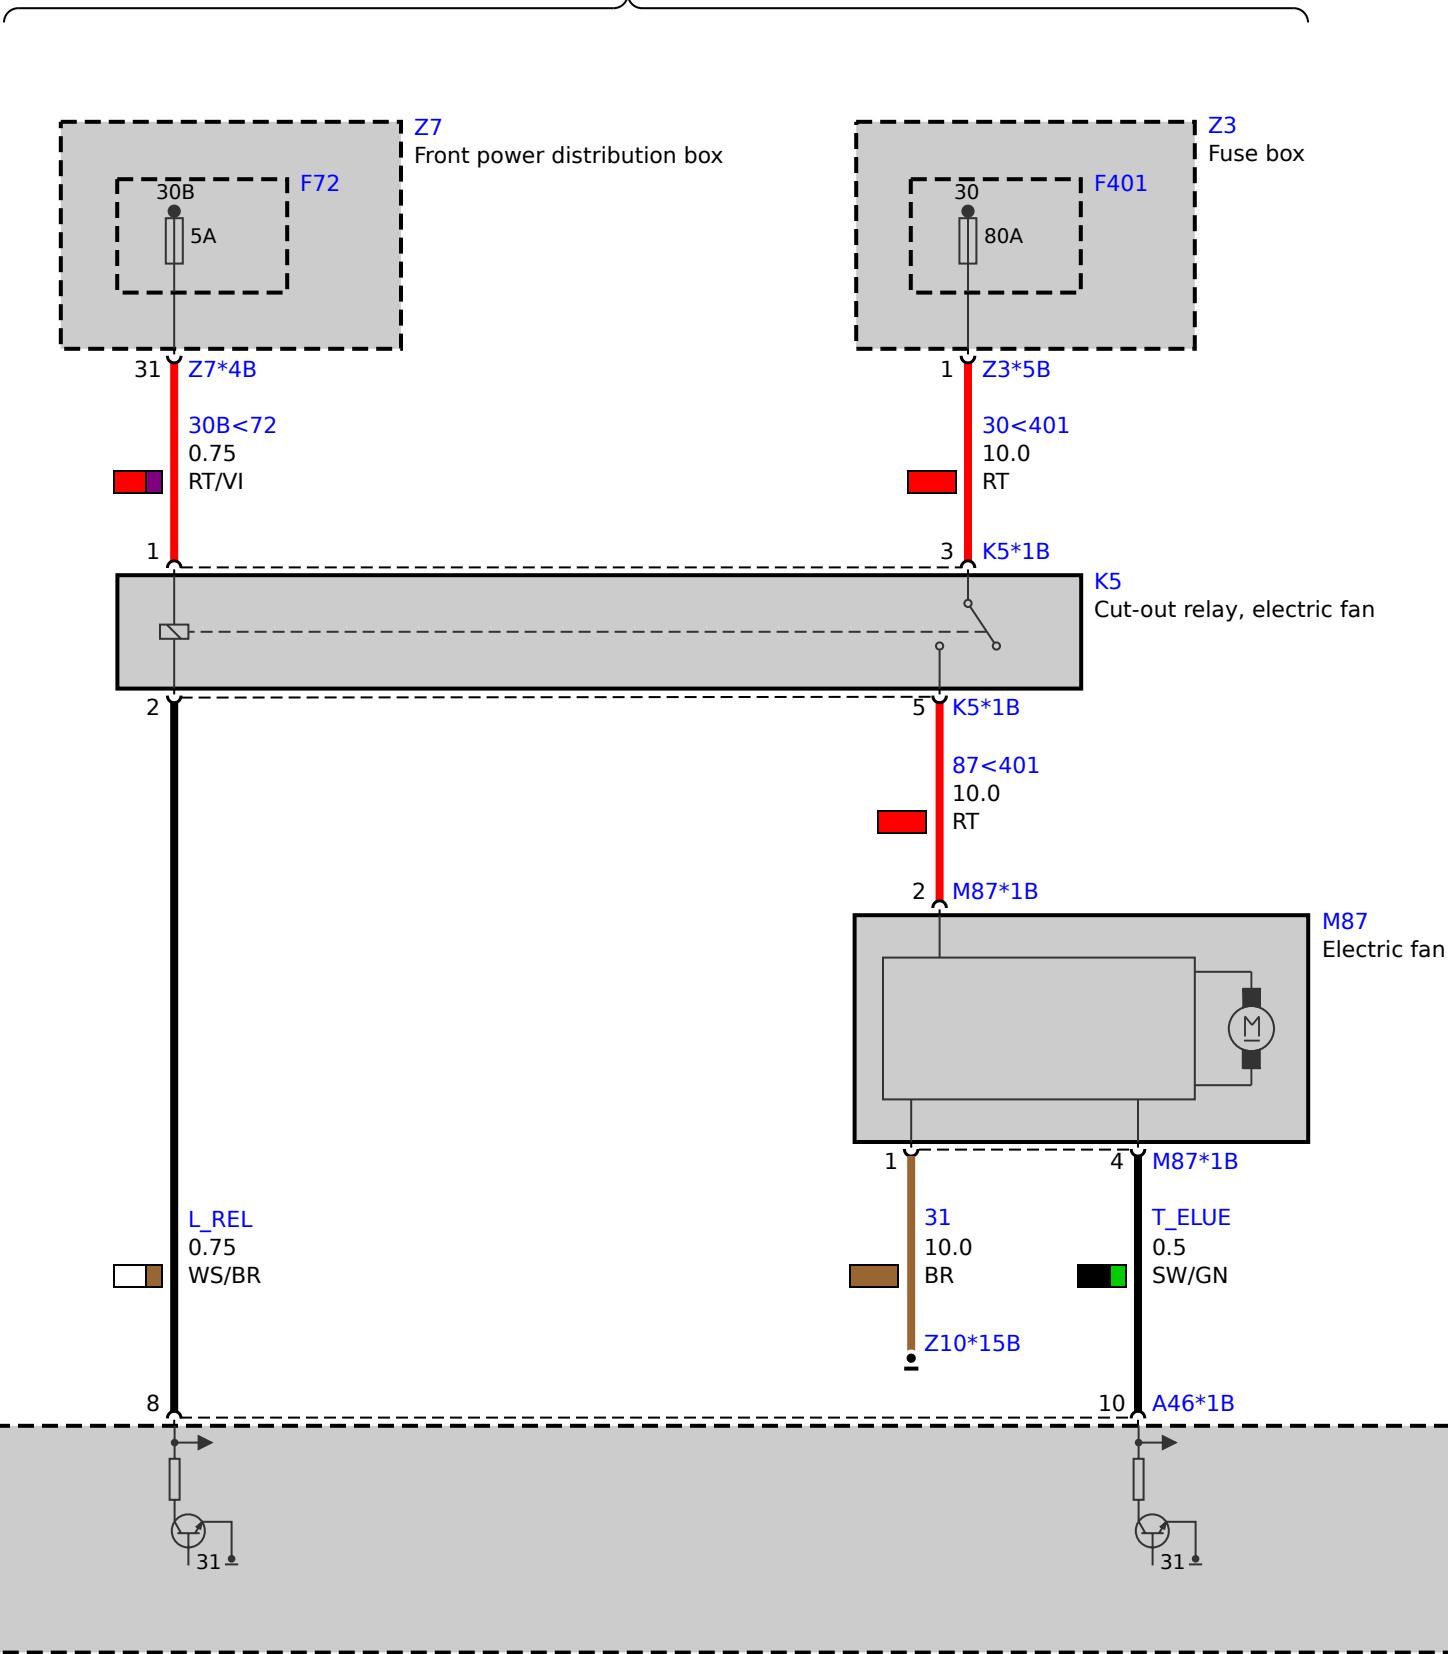

fan 200/400 W

fan 600 W

fan 800/850 W

with CO2 volume

F4x only

B37 engine

- A460 Digital diesel electronics
- A460*2B B47 TOP engine
- A460*2B B37/B47 engine
- A460 Digital diesel electronics
- B6236 Coolant temperature sensor
- B47 TOP engine
- B47 TOP engine
- B37/B47 engine
- B37/B47 engine
- B47 TOP engine
- B37/B47 engine