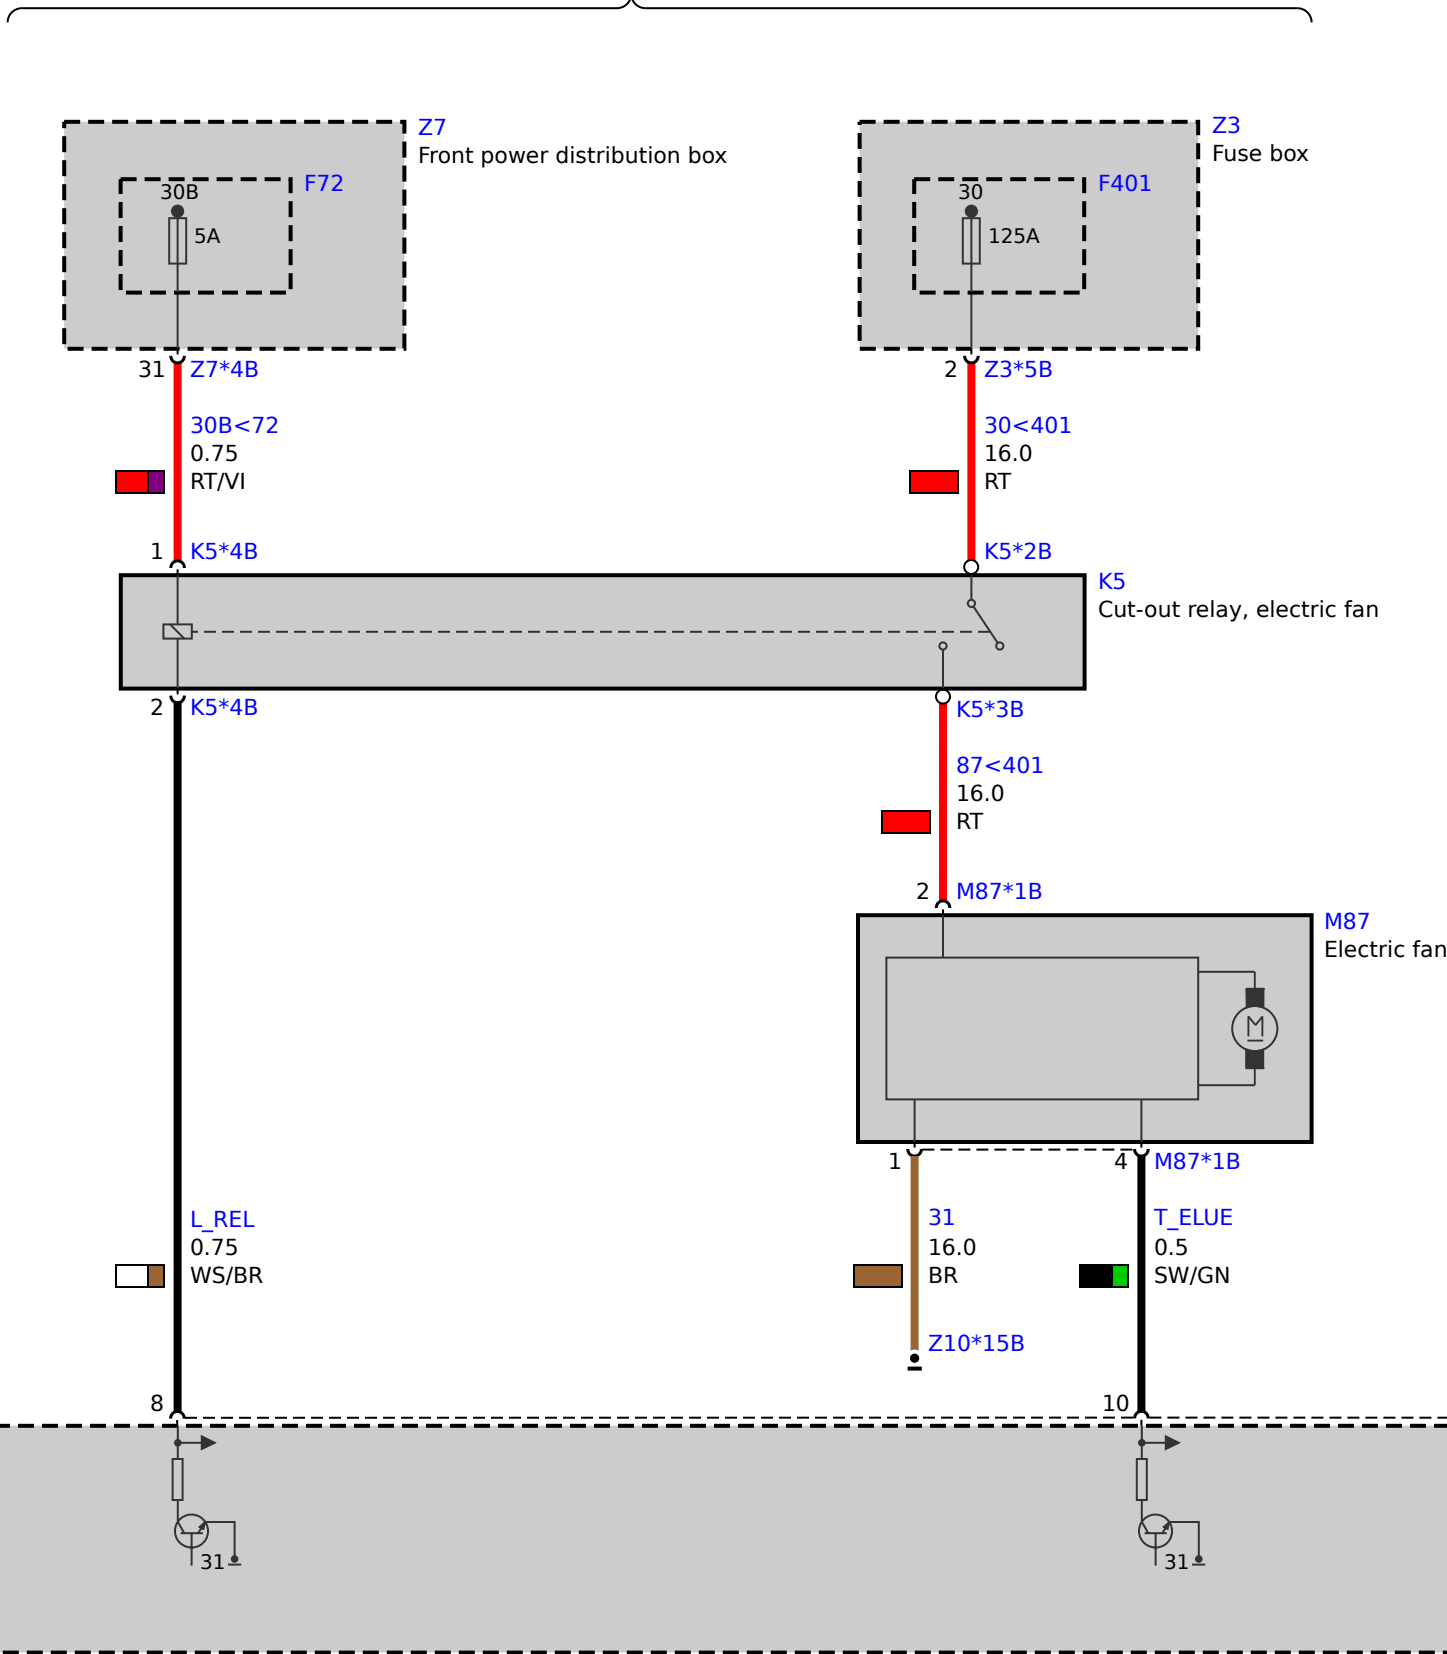

fan 200/400 W

fan 600 W

fan 800/850 W

with CO2 volume

F4x only

B37 engine

- A460 Digital diesel electronics
- A460*2B B47 TOP engine
- A460*2B B37/B47 engine
- A460 Digital diesel electronics
- B6236 Coolant temperature sensor
- B47 TOP engine
- B47 TOP engine
- B37/B47 engine
- B37/B47 engine
- B47 TOP engine
- B37/B47 engine