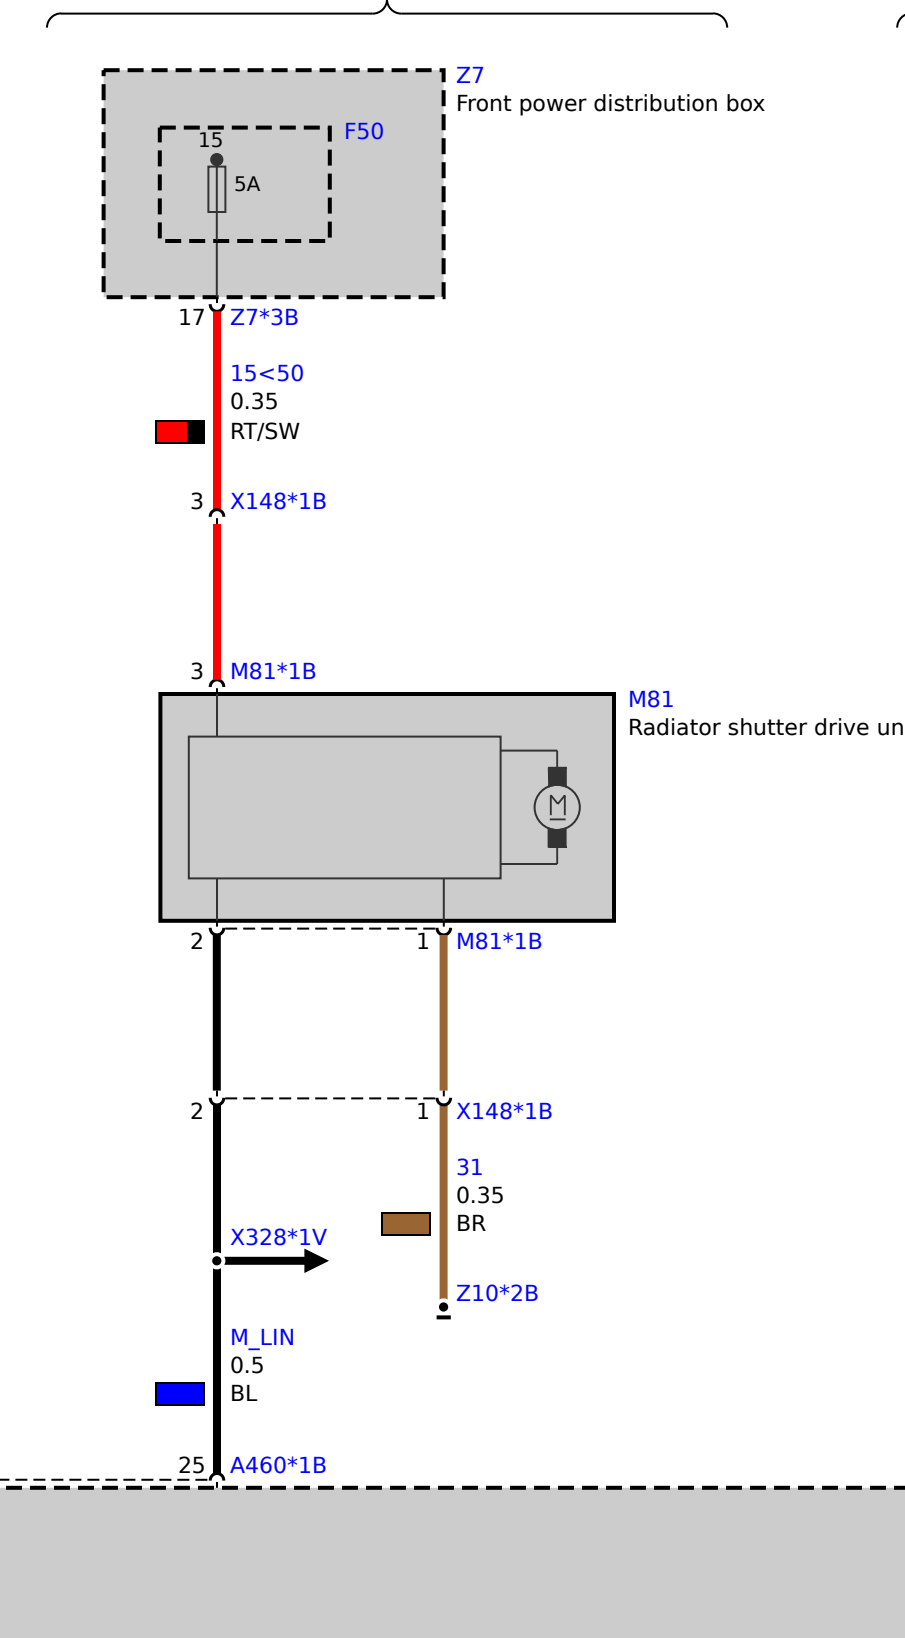

fan 200/400 W

fan 600 W

fan 800/850 W

with CO2 volume

F4x only

B37 engine

- A460 Digital diesel electronics
- A460*2B B47 TOP engine
- A460*2B B37/B47 engine
- A460 Digital diesel electronics
- B6236 Coolant temperature sensor
- B47 TOP engine
- B47 TOP engine
- B37/B47 engine
- B37/B47 engine
- B47 TOP engine
- B37/B47 engine