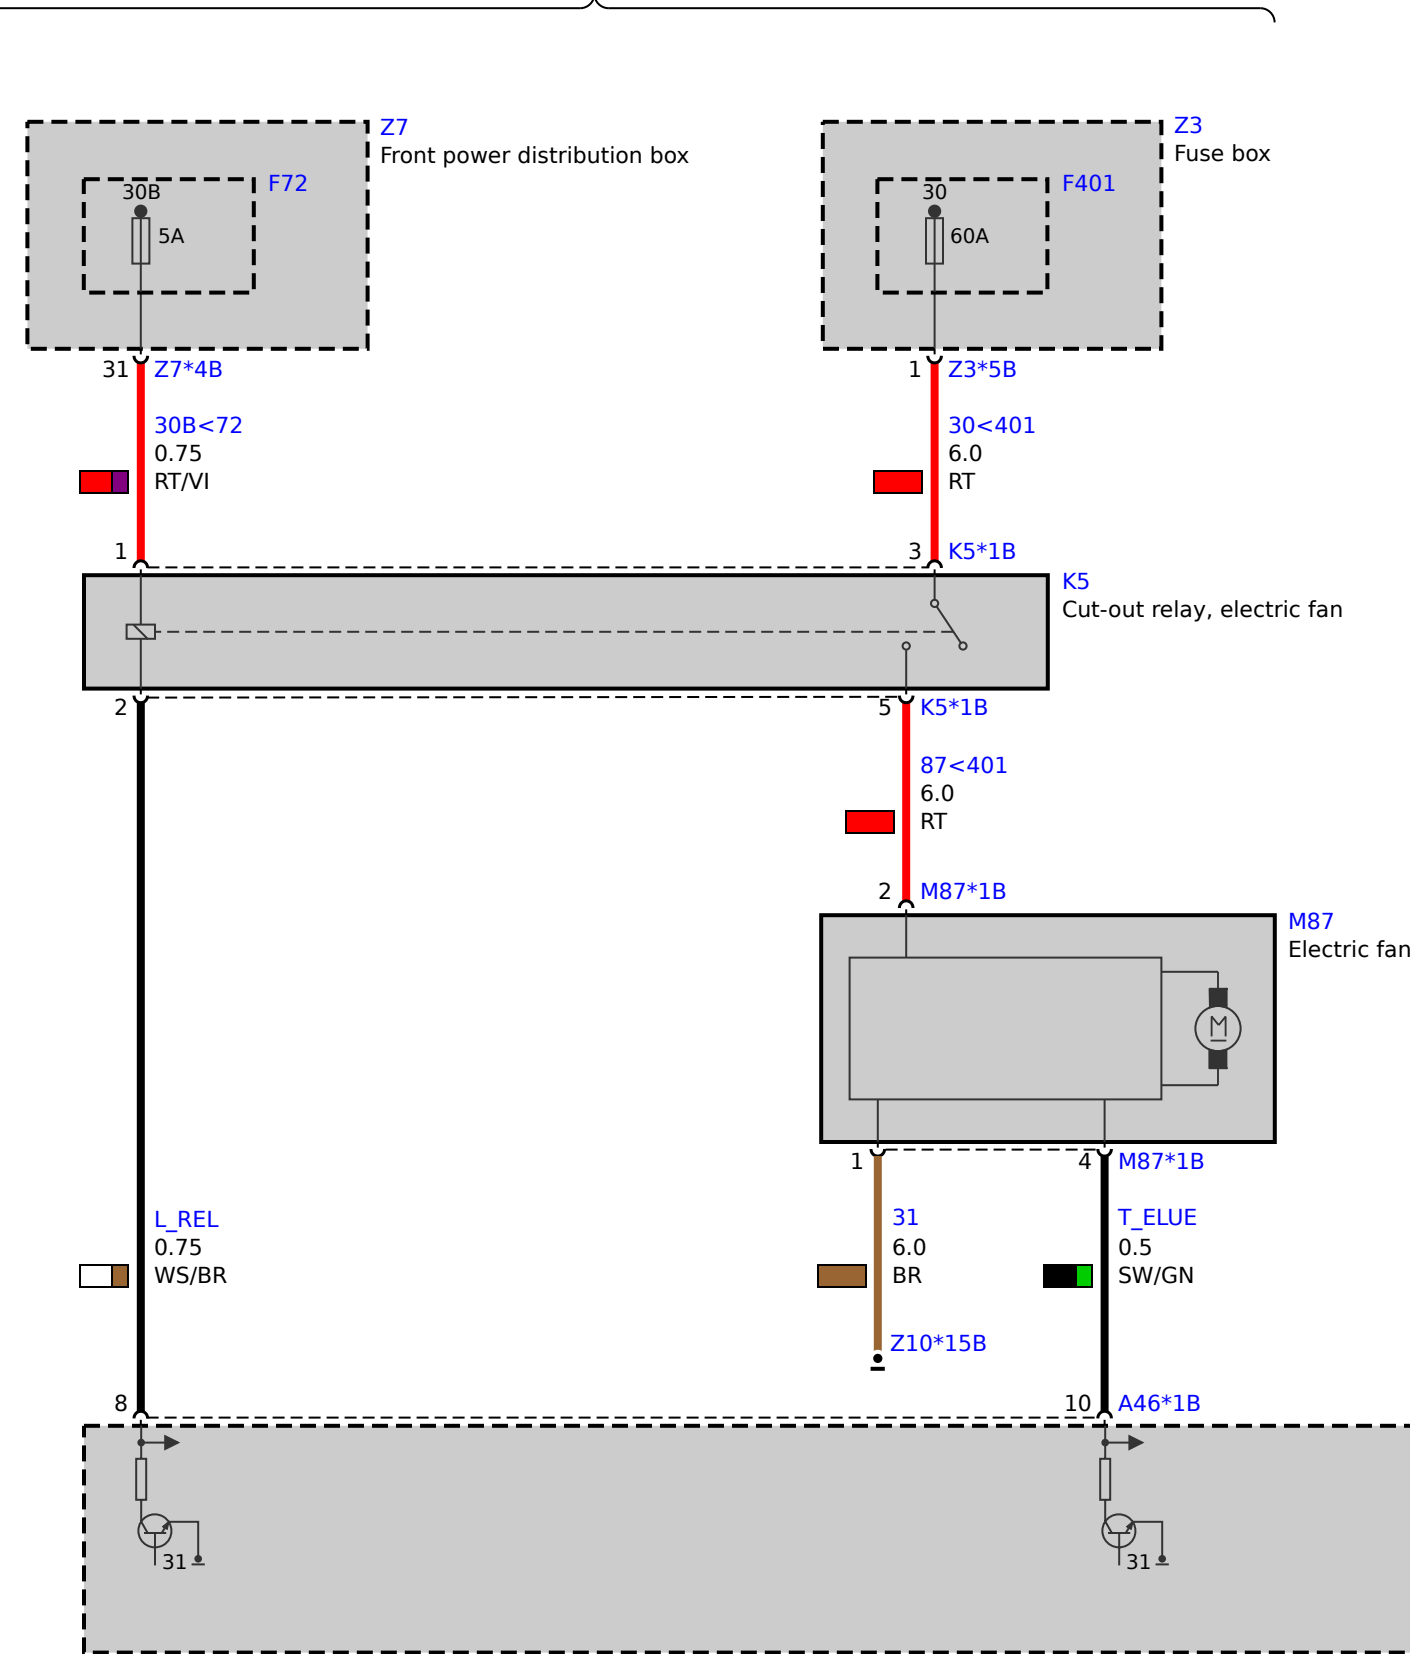

fan 200/400 W

fan 600 W

fan 800/850 W

with CO2 volume

F4x only

B37 engine

- A460 Digital diesel electronics
- A460*2B B47 TOP engine
- A460*2B B37/B47 engine
- A460 Digital diesel electronics
- B6236 Coolant temperature sensor
- B47 TOP engine
- B47 TOP engine
- B37/B47 engine
- B37/B47 engine
- B47 TOP engine
- B37/B47 engine