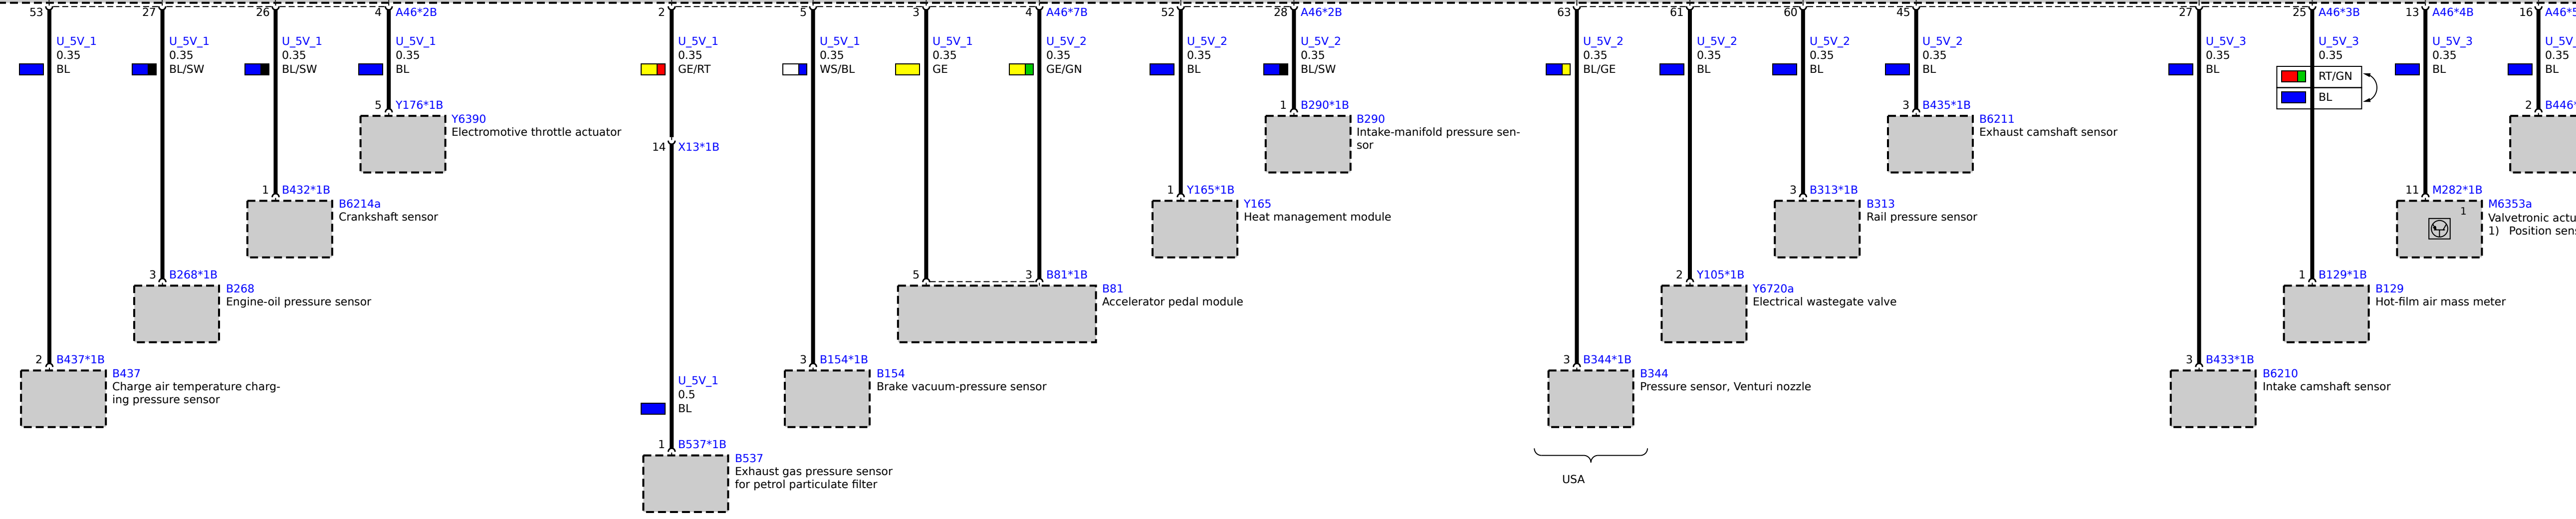

A46
Digital Motor Electronics

with petrol particulate filter