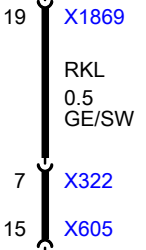

A3  
Light switching centre  
control unit

F12  
7.5A

A169  
Switch center

A18  
Amplifier