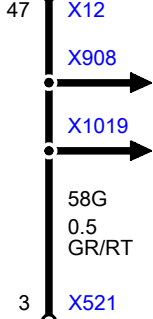

A3  
Light switching centre  
control unit

F12  
7.5A

A169  
Switch center

A18  
Amplifier