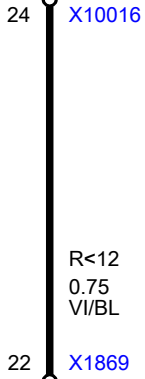

A3  
Light switching centre  
control unit

F12  
7.5A

A169  
Switch center

A18  
Amplifier