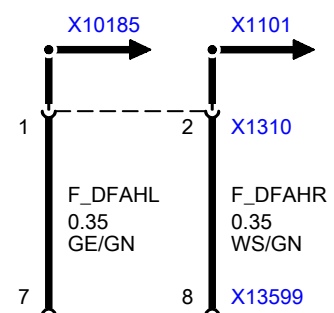

A3  
Light switching centre  
control unit

A22  
Electrochromic interior  
rear-view mirror

without navigation

I01193  
Telematics control  
unit (TCU--Everest)