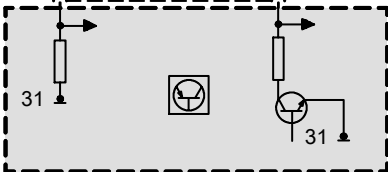

A6000
Digital motor electronics control unit

31

31