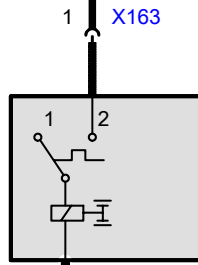

A8680
Fuse carrier, engine electronics

F63
7.5A

K19
Relay, A/C compressor

S_KOREL
0.5
SW/BL

ZUSL2
0.75
SW/GR

30<63
0.75
RT/VI/GE

A11
Heating and A/C control module

A2249
Digital diesel electronics control unit