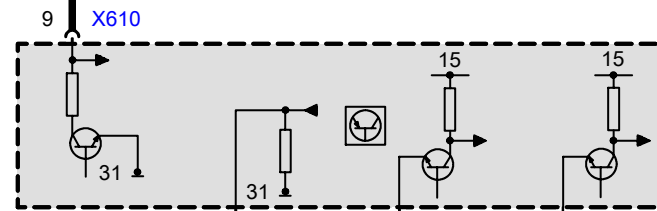

A8680
Fuse carrier, engine electronics

F63
7.5A

K19
Relay, A/C compressor

S_KOREL
0.5
SW/BL

ZUSL2
0.75
SW/GR

30<63
0.75
RT/VI/GE

A11
Heating and A/C control module

A2249
Digital diesel electronics control unit

Y2
Solenoid clutch

B8
Pressure sensor, air conditioning system