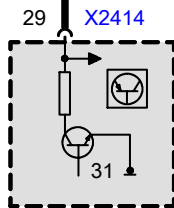

A8680
Fuse carrier, engine electronics

F63
7.5A

K19
Relay, A/C compressor

S_KOREL
0.5
SW/BL

ZUSL2
0.75
SW/GR

30<63
0.75
RT/VI/GE

A11
Heating and A/C control module

A2249
Digital diesel electronics control unit

Y2
Solenoid clutch

B8
Pressure sensor, air conditioning system