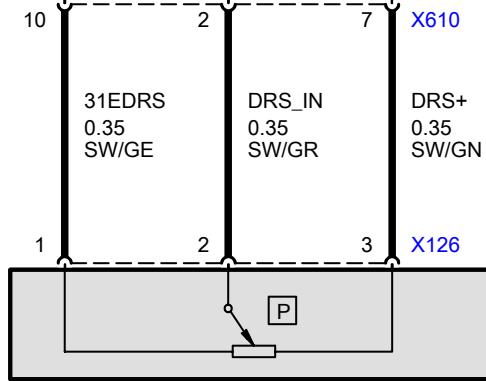

B8
Pressure sensor, air conditioning system