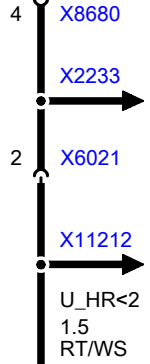

A8680
Fuse carrier, engine electronics

F63
7.5A

K19
Relay, A/C compressor

S_KOREL
0.5
SW/BL

ZUSL2
0.75
SW/GR

30<63
0.75
RT/VI/GE

A11
Heating and A/C control module

A2249
Digital diesel electronics control unit

Y2
Solenoid clutch

B8
Pressure sensor, air conditioning system