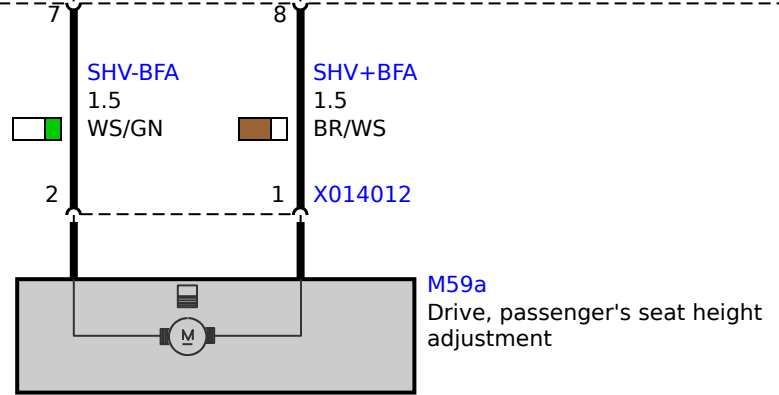

S56
Switch, passenger's seat adjustment

X013371