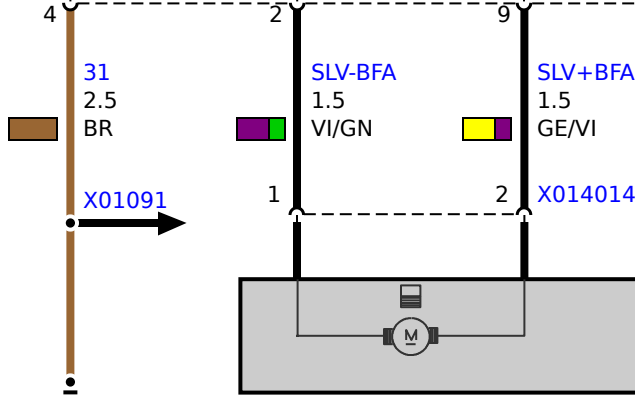

S56
Switch, passenger's seat adjustment

X013371