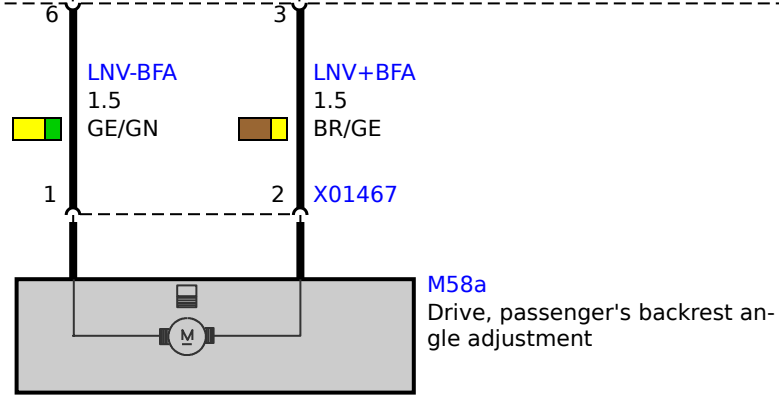

S56
Switch, passenger's seat adjustment

X013371