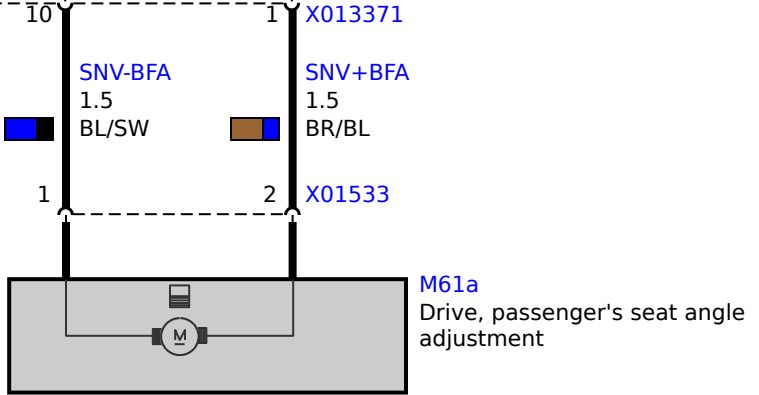

S56
Switch, passenger's seat adjustment

X013371