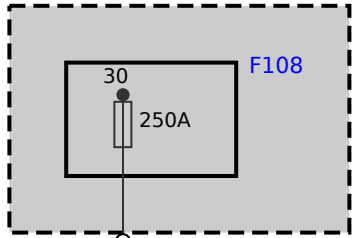

A46
Fuse carrier, rear

X10209

30H<108
35.0

RT

X13020

A4010
Junction box