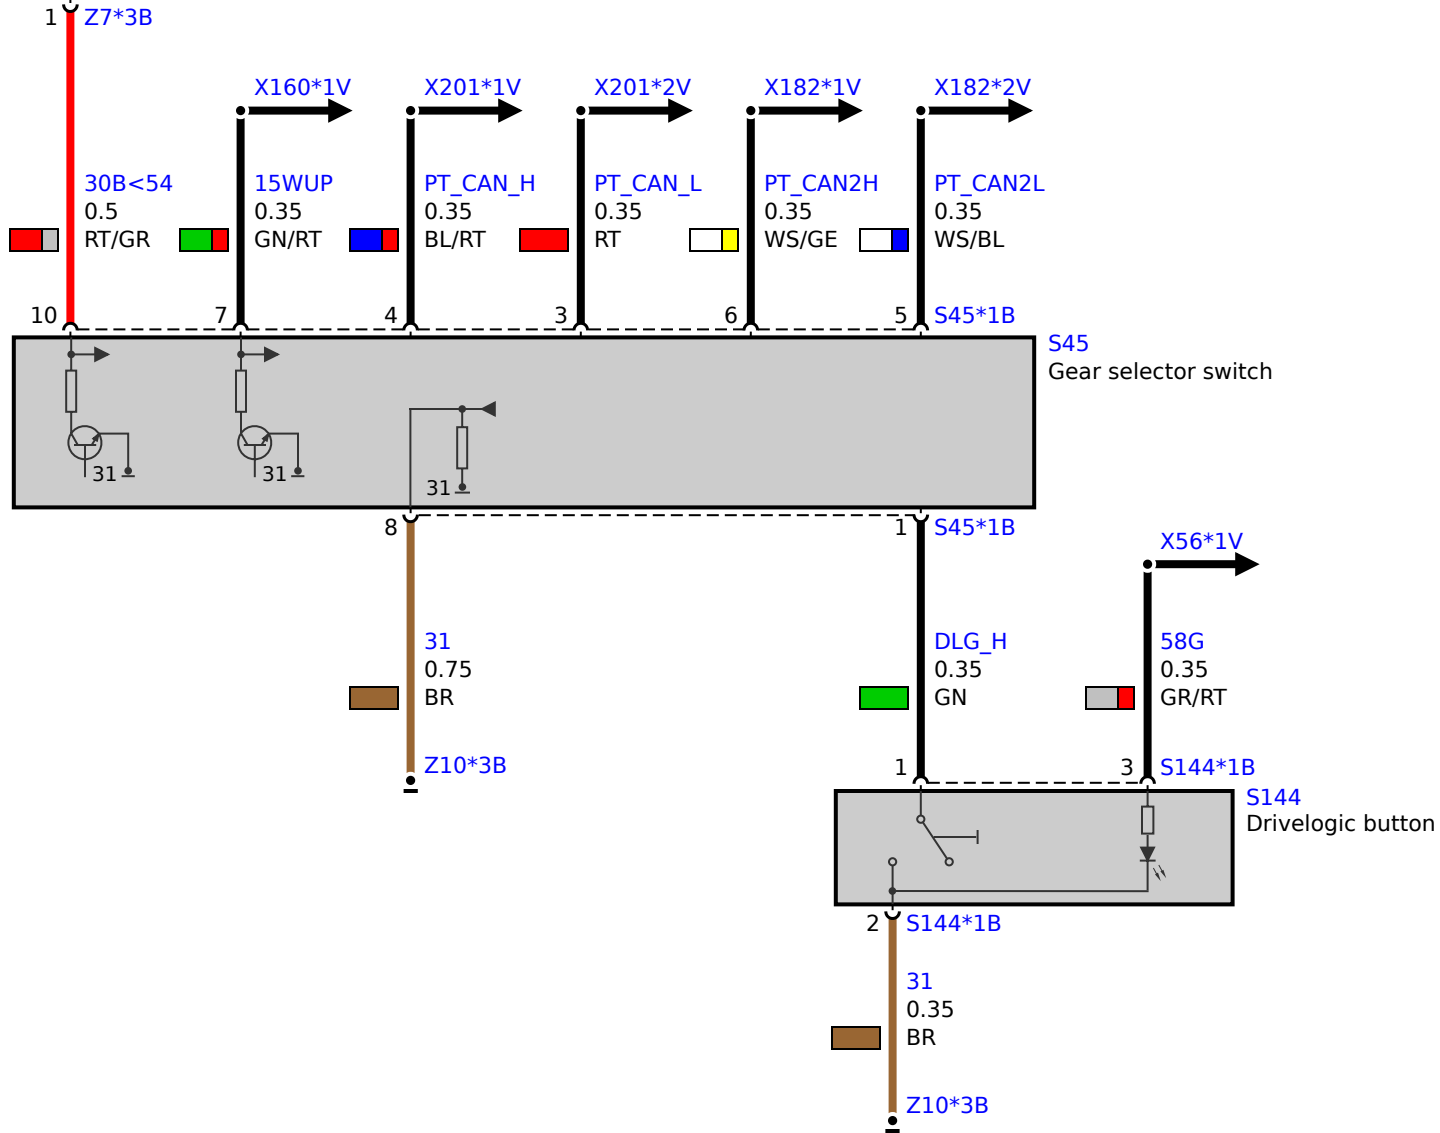

Z7
Front power distribution box

S55 engine