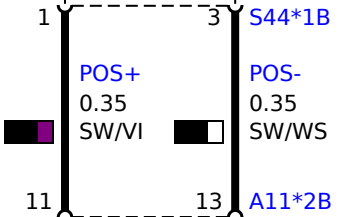

not USA

S44
Switch for passenger airbag deactivation

Z44
Front right power distribution box

A21
Roof function centre
1) Airbag indicator lamp

A11
Crash safety module