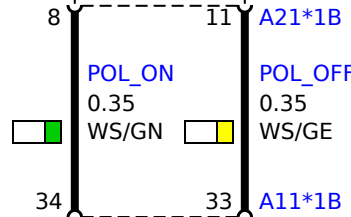

not USA

S44
Switch for passenger airbag deactivation

Z44
Front right power distribution box

A21
Roof function centre
1) Airbag indicator lamp

A11
Crash safety module