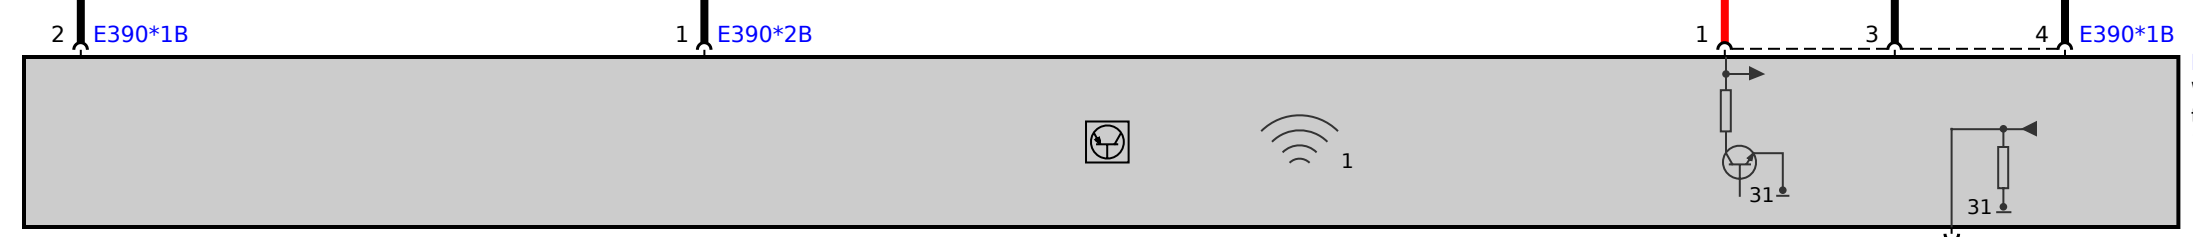

ENABLE
0.35
GE

with aerial amplifier

without aerial amplifier

X1548*2V
X1548*1V

30B<216
0.35
RT/SW

K_CAN7_H
0.35
GN

K_CAN7_L
0.35
GE

31
0.35
BR

Z10*20B

Z10*20B