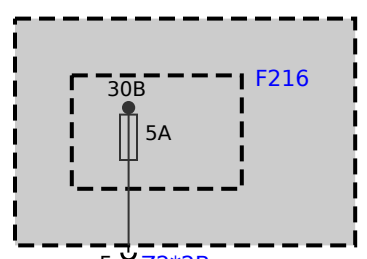

not Japan

without Telematic Communication Box

with Telematic Communication Box

with aerial amplifier

without aerial amplifier

ANT_TEL

30B<216
0.35
RT/SW

31
0.35
BR

ENABLE
0.35
GE

with aerial amplifier

without aerial amplifier

X1548*2V
X1548*1V

30B<216
0.35
RT/SW

K_CAN7_H
0.35
GN

K_CAN7_L
0.35
GE

31
0.35
BR

Z10*20B

Z10*20B