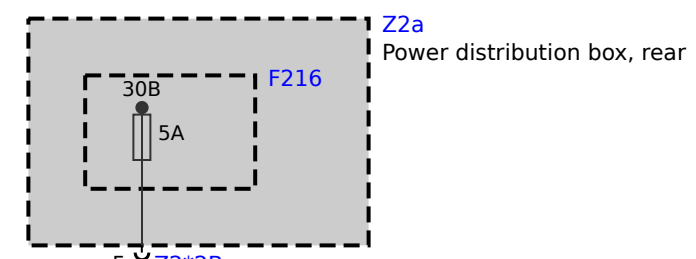

not Japan

without Telematic Communication Box

with Telematic Communication Box

with aerial amplifier

without aerial amplifier

ANT_TEL

30B<216
0.35
RT/SW

31
0.35
BR

ENABLE
0.35
GE

with aerial amplifier

without aerial amplifier

X1548*2V
X1548*1V

30B<216
0.35
RT/SW

K_CAN7_H
0.35
GN

K_CAN7_L
0.35
GE

31
0.35
BR