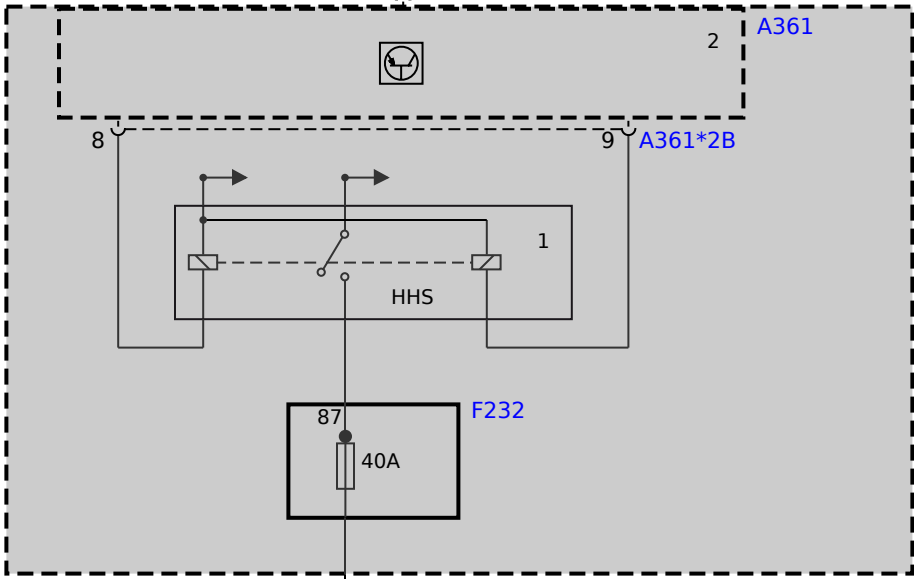

A258
Body Domain Controller

A95
Heating/air conditioning system

Z2a
Power distribution box, rear
1) Rear window heating relay (not interchangeable)
2) LIN power distribution box

B49
Ventilation grille, front centre
11) Rear window heating button

A63
Rejector circuit 2, rear window defogger

Z10*01B
31