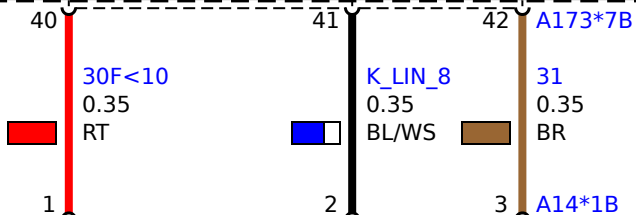

A173
Front Electronic Module

A14
Light switch unit

E29
Left fog light

E31
Right fog light

A174
Rear Electronic Module

E60
Tail light, inner left
1) Rear fog light

E58
Tail light, inner right
1) Rear fog light