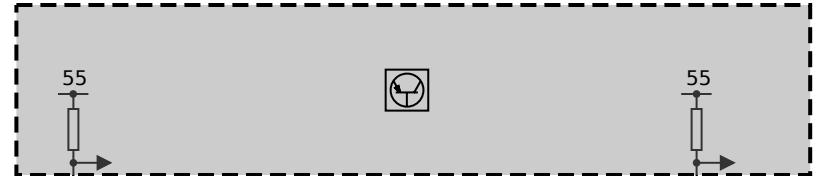

A173
Front Electronic Module

A14
Light switch unit

E29
Left fog light

E31
Right fog light

A174
Rear Electronic Module

E60
Tail light, inner left
1) Rear fog light

E58
Tail light, inner right
1) Rear fog light