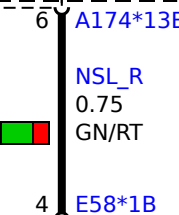

A173
Front Electronic Module

A14
Light switch unit

E29
Left fog light

E31
Right fog light

A174
Rear Electronic Module

E60
Tail light, inner left
1) Rear fog light

E58
Tail light, inner right
1) Rear fog light