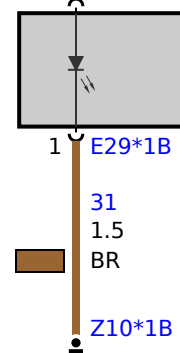

A173
Front Electronic Module

A14
Light switch unit

E29
Left fog light

E31
Right fog light

A174
Rear Electronic Module

E60
Tail light, inner left
1) Rear fog light

E58
Tail light, inner right
1) Rear fog light