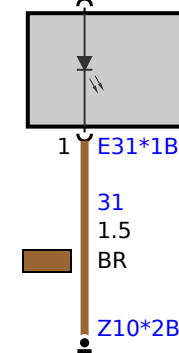

A173
Front Electronic Module

A14
Light switch unit

E29
Left fog light

E31
Right fog light

A174
Rear Electronic Module

E60
Tail light, inner left
1) Rear fog light

E58
Tail light, inner right
1) Rear fog light