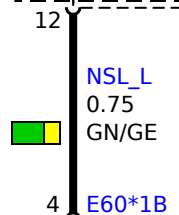

A173
Front Electronic Module

A14
Light switch unit

E29
Left fog light

E31
Right fog light

A174
Rear Electronic Module

E60
Tail light, inner left
1) Rear fog light

E58
Tail light, inner right
1) Rear fog light