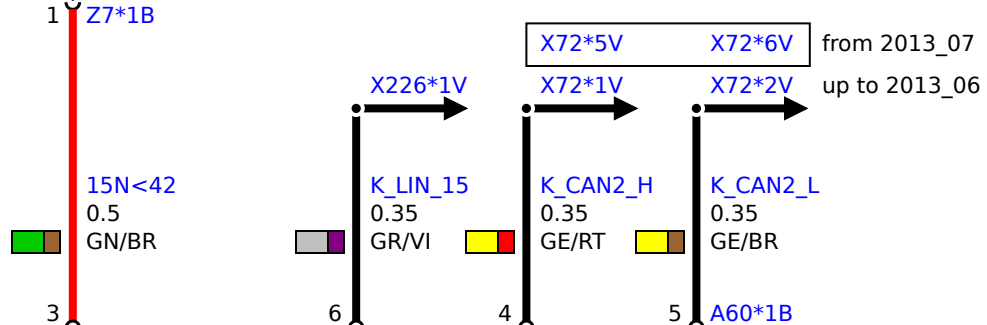

Z7  
Front power distribution box

A60  
Electrochromic interior rear view mirror  
2) High beam assistant sensor and control

Z10\*4B F33/F34/F36/F83 right-hand drive as from 2016\_07  
Z10\*6B no F33/F34/F36/F83 right-hand drive as from 2016\_07