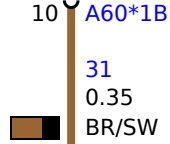

Z7  
Front power distribution box

A60  
Electrochromic interior rear view mirror  
2) High beam assistant sensor and control

Z10\*4B F33/F34/F36/F83 right-hand drive as from 2016\_07  
Z10\*6B no F33/F34/F36/F83 right-hand drive as from 2016\_07