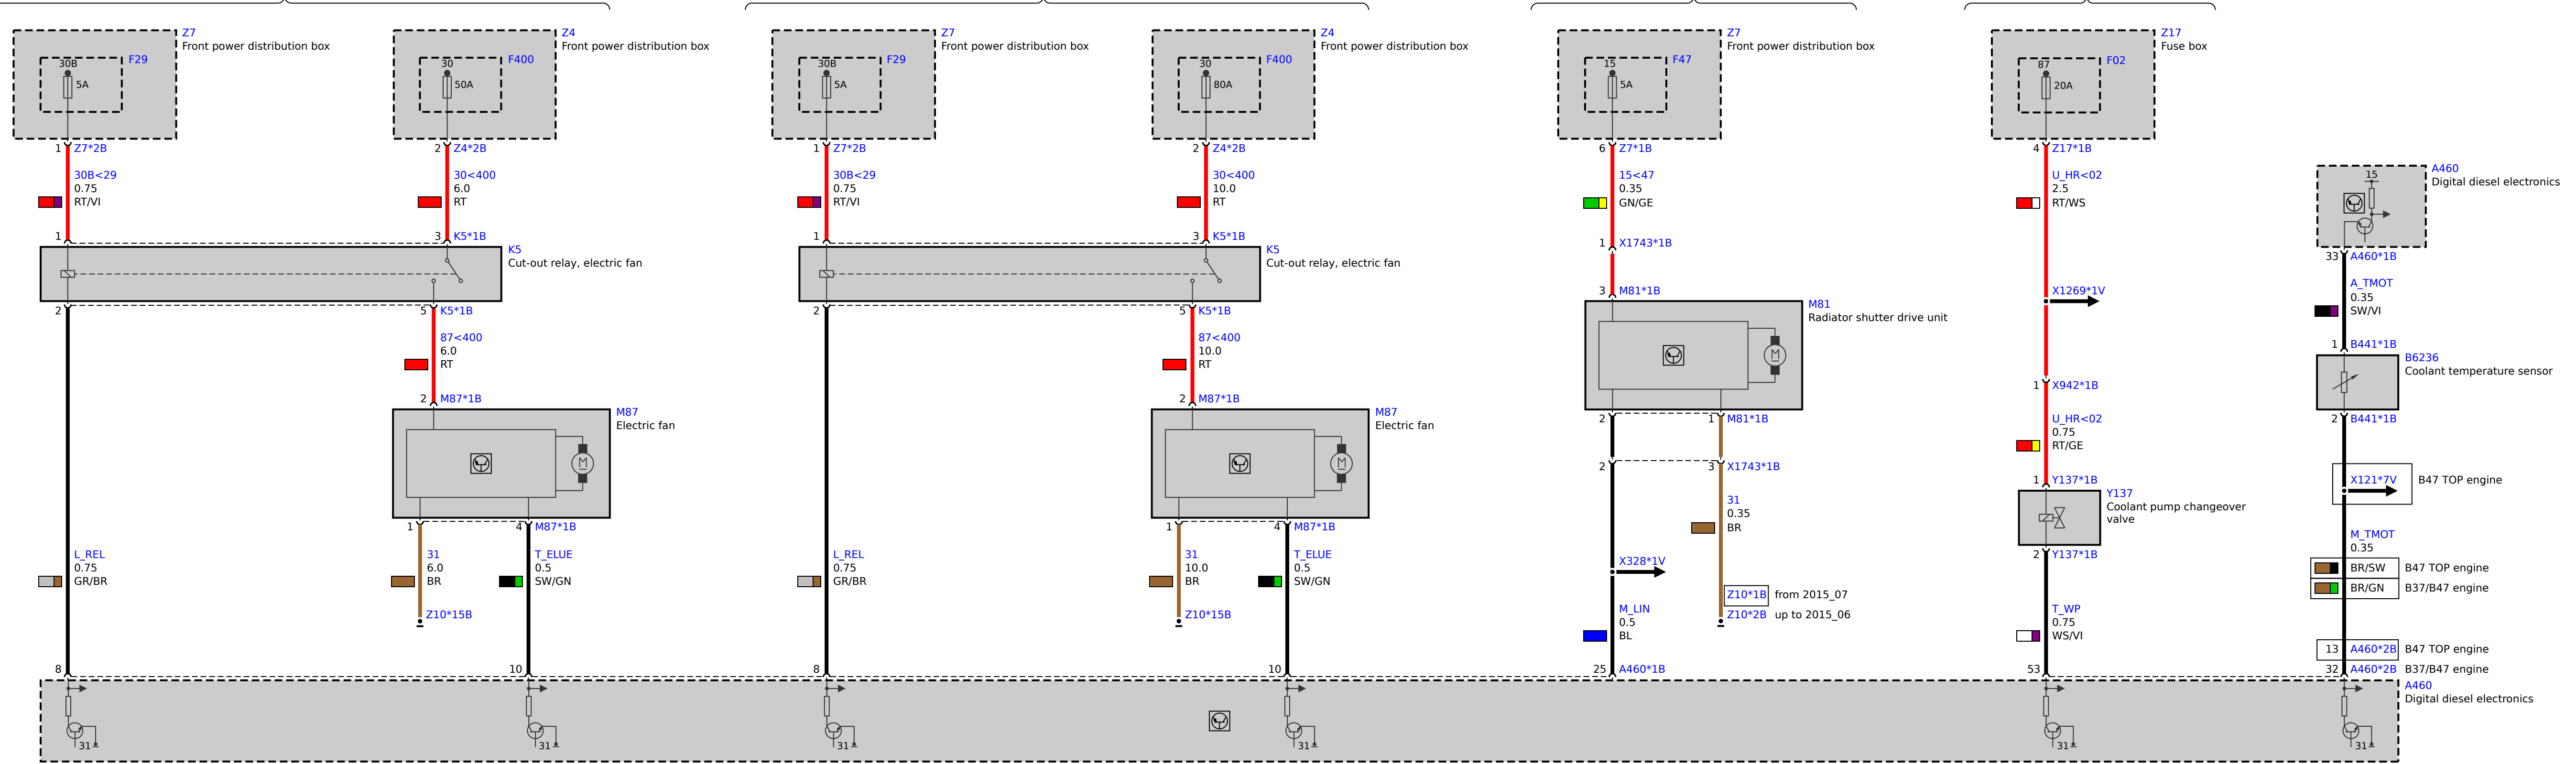

fan 300 W

fan 400/600 W

320d ed
116d ed

116d ed

A460
Digital diesel electronics

B6236
Coolant temperature sensor

B47 TOP engine

B47 TOP engine
B37/B47 engine

B47 TOP engine
B37/B47 engine

A460
Digital diesel electronics