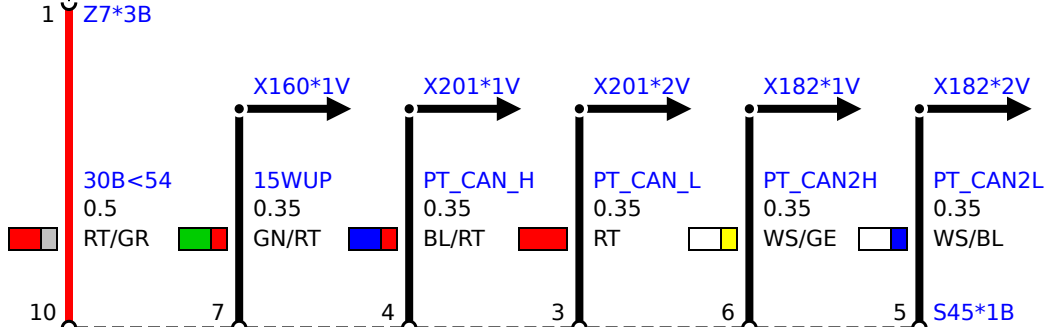

Z7
Front power distribution box

S45
Gear selector switch