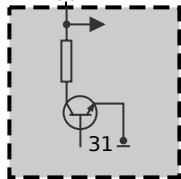

A46  
Digital Motor Electronics

17 A46\*2B

U\_MLA  
0.5  
RT/GN

1 Y64\*1B

Y64  
Engine mount changeover  
valve

2 Y64\*1B

S\_MLA  
0.5  
WS/RT

33 A46\*2B