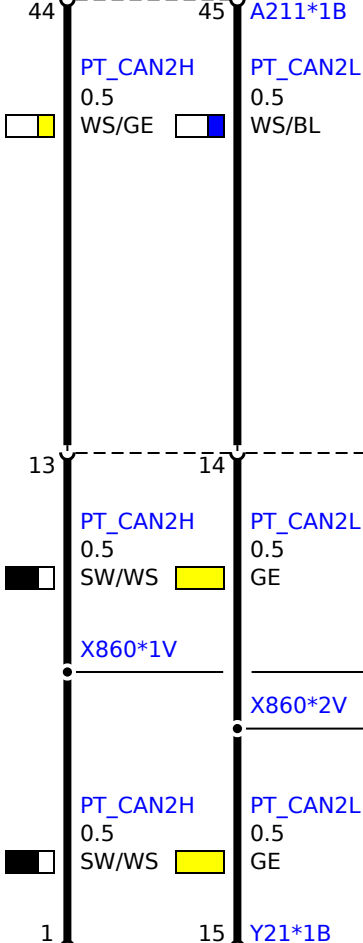

A46
Digital Motor Electronics

S45
Gear selector switch

Y18
Twin-clutch gearbox