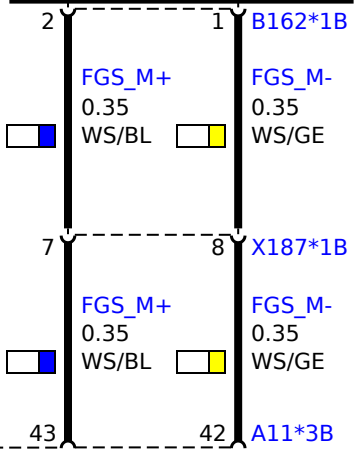

A68
Pedestrian protection sensor

Y32
Pedestrian guard actuator, front left

B162
Pedestrian sensor, centre

Y30
Pedestrian guard actuator, rear left

Y9
Pedestrian guard actuator, front right

Y31
Pedestrian guard actuator, rear right

A11
Crash safety module