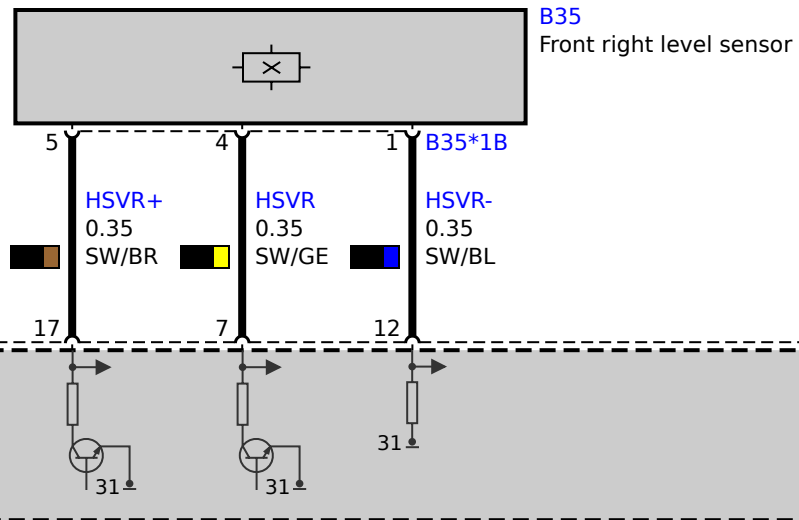

with Vertical Dynamics Management or Xenon light

with vertical dynamics management

not S63 engine

with Vertical Dynamics Management or Xenon light or electronic ride height control

with Vertical Dynamics Management or electronic ride height control