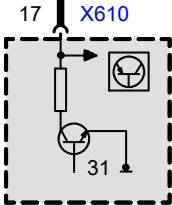

A6000
DME control unit

29 X60004

S_KOREL
0.35
SW/GN

A11
Heating and A/C
control module

17 X610