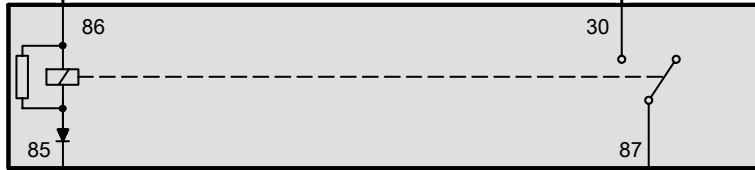

**A6000**  
DME control unit

**A8680**  
Fuse carrier, engine electronics

1 X60001  
15  
0.5  
GN

10 X8680  
U\_30L5  
2.5  
RT

8

6 X6326

**K6326**  
Unloader relay  
terminal 15

4