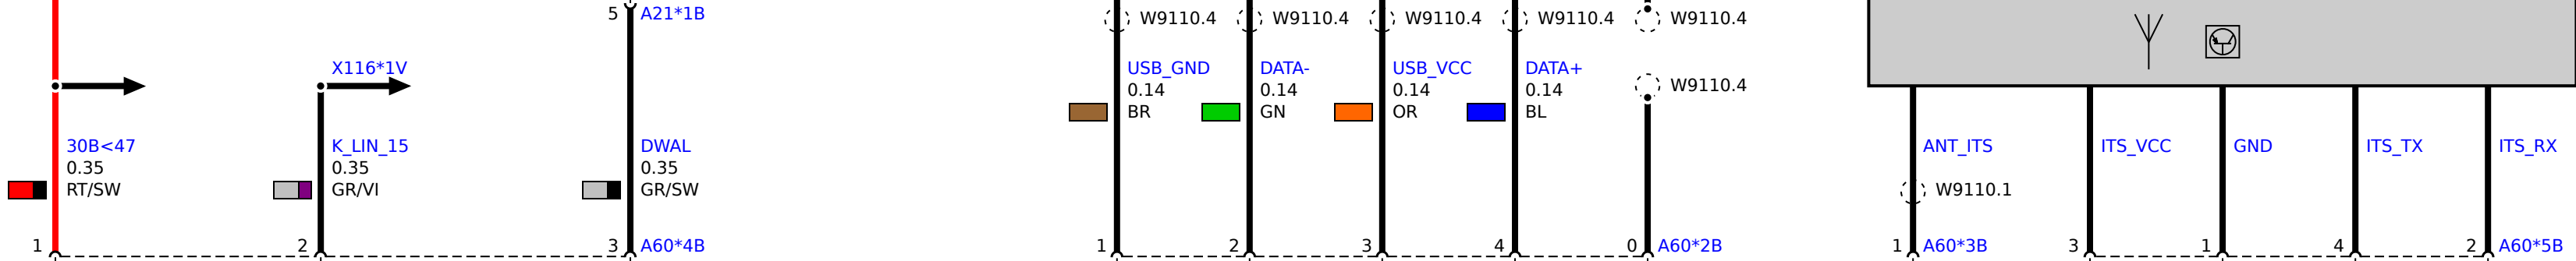

Z44
Front right power distribution box

A21
Roof function centre

A42
Headunit

E98
Aerial for navigation system, Japan

A60
Electrochromic interior rear view mirror
1) LED antitheft alarm system