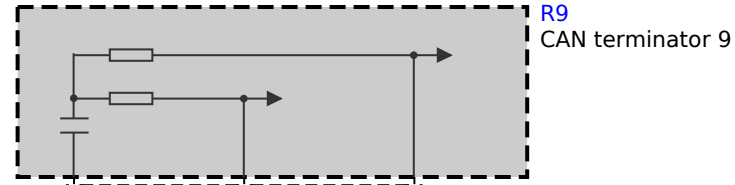

Z44
Front right power distribution box

up to 2017_06

30B<49
1.5

10

30B<49

2.5 B58 engine
1.5 B46/B48 engine

13