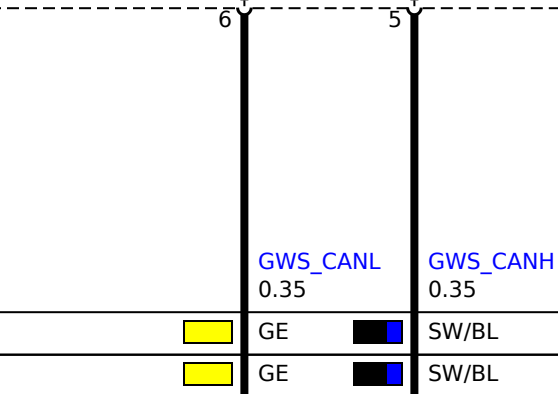

Z44
Front right power distribution box

up to 2017_06

30B<49
1.5

10

30B<49

2.5 B58 engine
1.5 B46/B48 engine

13