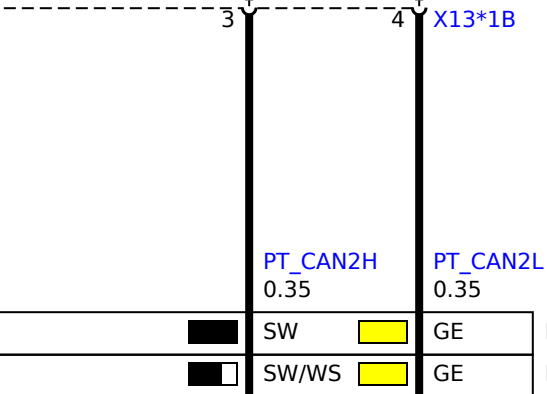

Z44
Front right power distribution box

up to 2017_06

30B<49
1.5

10

30B<49

2.5 B58 engine
1.5 B46/B48 engine

13