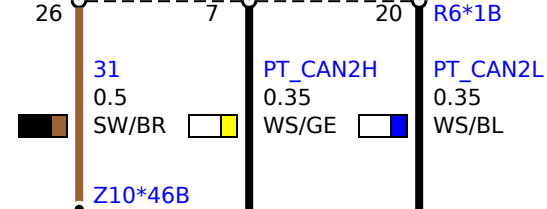

Z44
Front right power distribution box

up to 2017_06

30B<49
1.5

10

30B<49

2.5 B58 engine
1.5 B46/B48 engine

13