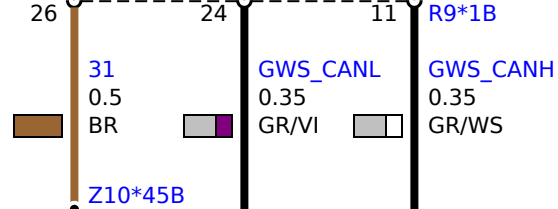

Z44
Front right power distribution box

up to 2017_06

30B<49
1.5

10

30B<49

2.5 B58 engine
1.5 B46/B48 engine

13