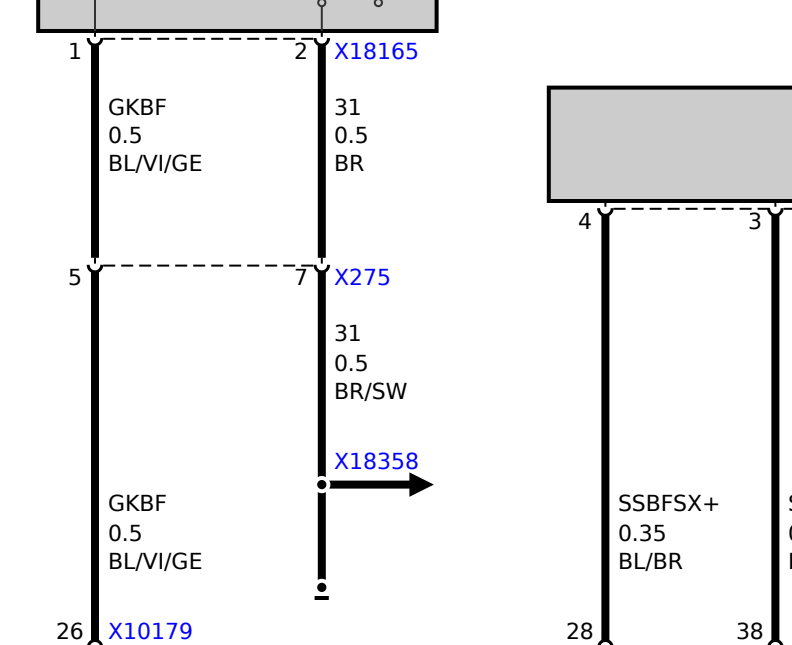

**A174a**  
Airbag sensor, B-pillar, passenger's side

**B78a**  
Airbag sensor, front driver's side door

**S59a**  
Passenger's seat belt buckle contact

**A173a**  
Airbag sensor, B-pillar, driver's side

**B79a**  
Airbag sensor, front passenger's side door

**S58a**  
Driver's seat belt buckle contact

battery lead monitoring

**A12a**  
Crash safety module