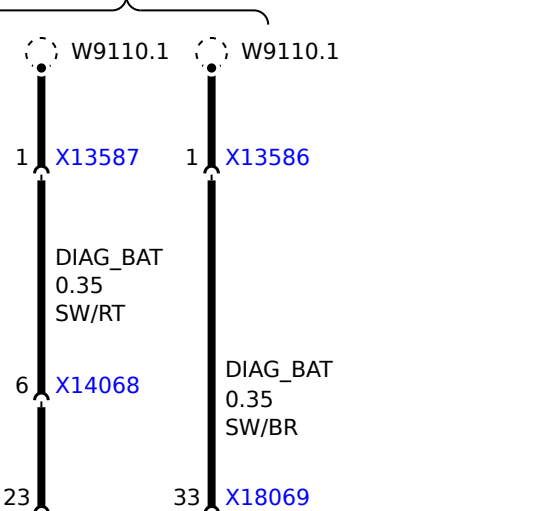

**A174a**  
Airbag sensor, B-pillar, passenger's side

**B78a**  
Airbag sensor, front driver's side door

**S59a**  
Passenger's seat belt buckle contact

**A173a**  
Airbag sensor, B-pillar, driver's side

**B79a**  
Airbag sensor, front passenger's side door

**S58a**  
Driver's seat belt buckle contact

battery lead monitoring

**A12a**  
Crash safety module