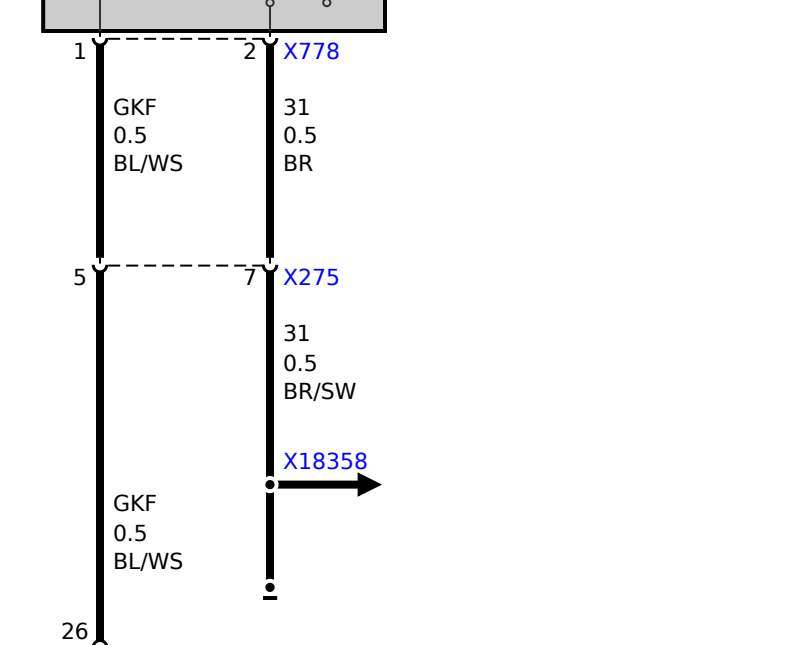

**A174a**  
Airbag sensor, B-pillar, passenger's side

**B78a**  
Airbag sensor, front driver's side door

**S59a**  
Passenger's seat belt buckle contact

**A173a**  
Airbag sensor, B-pillar, driver's side

**B79a**  
Airbag sensor, front passenger's side door

**S58a**  
Driver's seat belt buckle contact

battery lead monitoring

**A12a**  
Crash safety module