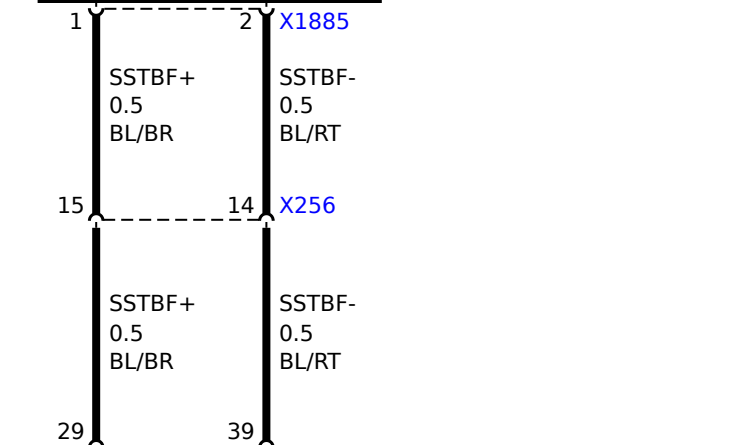

**A174a**  
Airbag sensor, B-pillar, passenger's side

**B78a**  
Airbag sensor, front driver's side door

**S59a**  
Passenger's seat belt buckle contact

**A173a**  
Airbag sensor, B-pillar, driver's side

**B79a**  
Airbag sensor, front passenger's side door

**S58a**  
Driver's seat belt buckle contact

battery lead monitoring

**A12a**  
Crash safety module