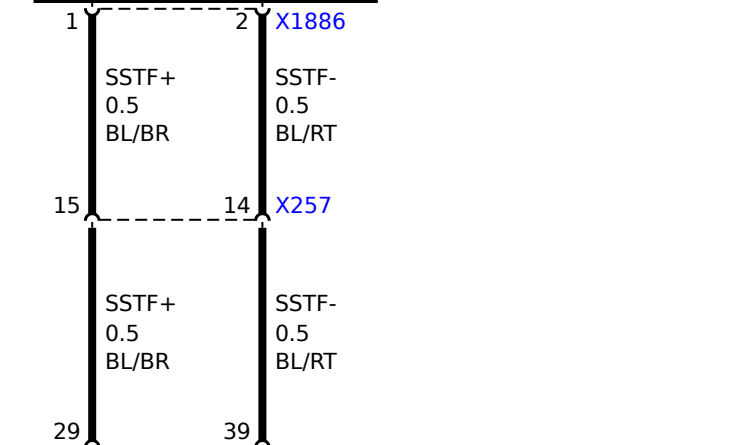

**A174a**  
Airbag sensor, B-pillar, passenger's side

**B78a**  
Airbag sensor, front driver's side door

**S59a**  
Passenger's seat belt buckle contact

**A173a**  
Airbag sensor, B-pillar, driver's side

**B79a**  
Airbag sensor, front passenger's side door

**S58a**  
Driver's seat belt buckle contact

battery lead monitoring

**A12a**  
Crash safety module