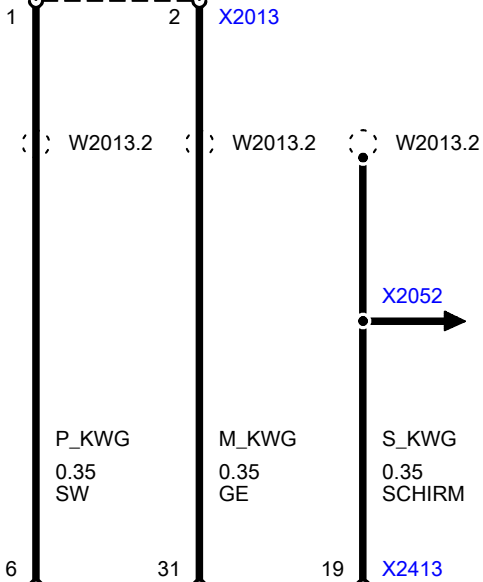

B2013  
Speed (rpm) sensor

A2249  
Digital diesel  
electronics control  
unit