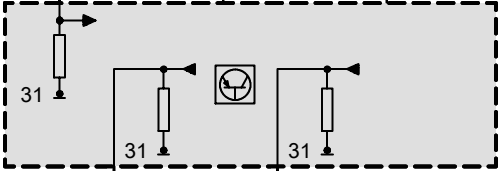

A11a
Heating/air conditioning system

2 X13765

31
1.5
BR

25 X1527

31
0.5
BR

X875

X13784