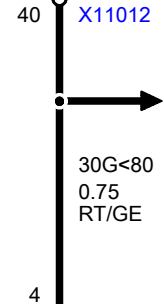

A46
Fuse holder, rear

A70010
Sequential manual transmission (SMG)

A134
Selector lever

Y19
Shift lock selector lever lock