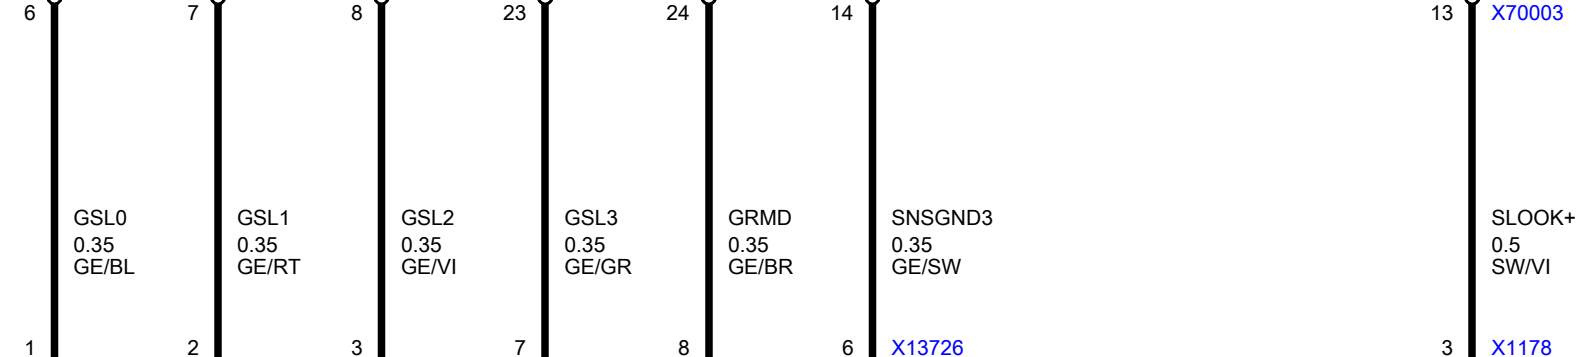

A46
Fuse holder, rear

A70010
Sequential manual transmission (SMG)

A134
Selector lever

Y19
Shift lock selector lever lock