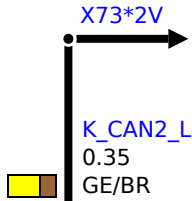

Z2
Fuse holder, rear

A101
Park distance control