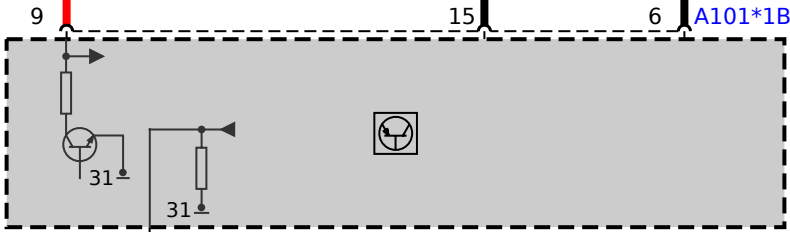

Z2
Fuse holder, rear

A101
Park distance control