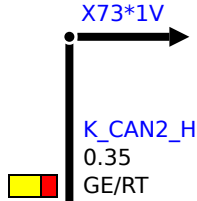

Z2
Fuse holder, rear

A101
Park distance control