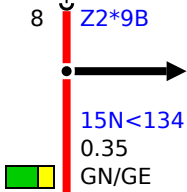

Z2
Fuse holder, rear

A101
Park distance control