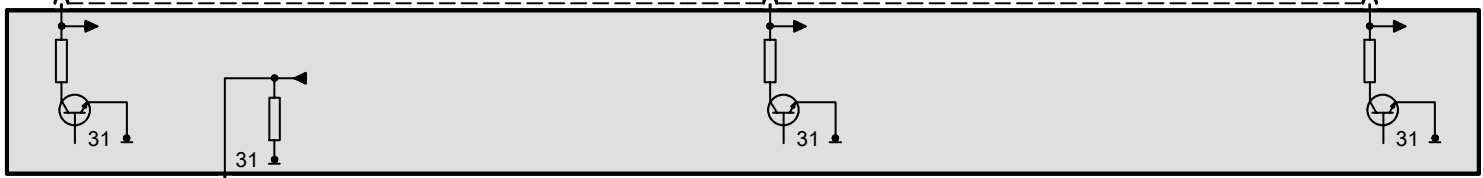

A41a
Fuse holder, front

A149a
Car access system

A2249
Digital diesel electronics control unit

4 X11001
30<2
4.0
RT/WS

9 X10318
15_2_DKH
0.5
GN/BL

11 X2412
DIAG_DKH
0.5
WS/GR

57 X2411
A_TKS
0.35
BL/GN

E2000
Fuel heater