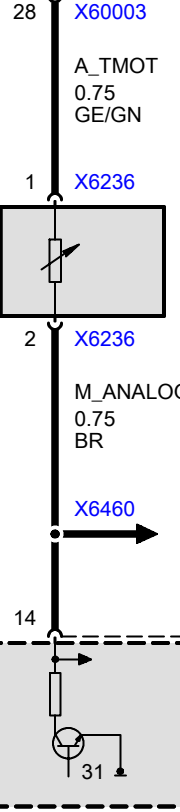

A41a  
Fuse holder, front

A6009  
Integrated supply module (IVM)

M135  
Electric fan

Y13864  
Solenoid, radiator shutter

A6000  
DME control unit

B604  
Temperature sensor at radiator outlet

B6236a  
Engine coolant temperature sensor

Y6279  
Characteristic map thermostat

A6000  
DME control unit