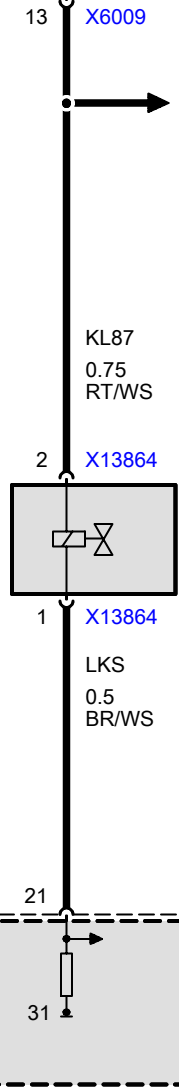

A41a  
Fuse holder, front

A6009  
Integrated supply module (IVM)

M135  
Electric fan

Y13864  
Solenoid, radiator shutter

A6000  
DME control unit

B604  
Temperature sensor at radiator outlet

B6236a  
Engine coolant temperature sensor

Y6279  
Characteristic map thermostat

A6000  
DME control unit