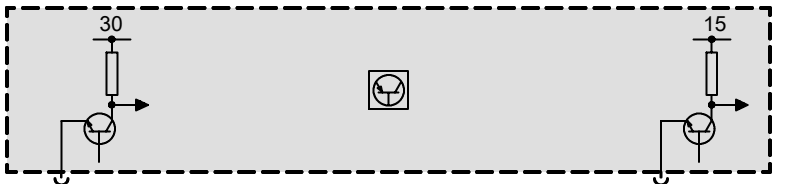

A41a  
Fuse holder, front

A6009  
Integrated supply module (IVM)

M135  
Electric fan

Y13864  
Solenoid, radiator shutter

A6000  
DME control unit

B604  
Temperature sensor at radiator outlet

B6236a  
Engine coolant temperature sensor

Y6279  
Characteristic map thermostat

A6000  
DME control unit