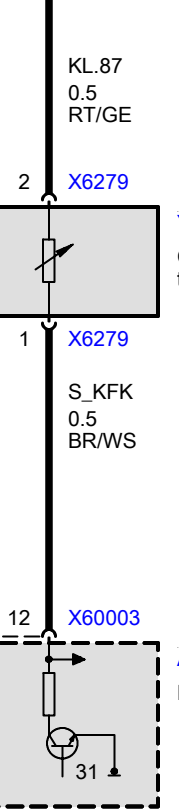

A41a  
Fuse holder, front

A6009  
Integrated supply module (IVM)

M135  
Electric fan

Y13864  
Solenoid, radiator shutter

A6000  
DME control unit

B604  
Temperature sensor at radiator outlet

B6236a  
Engine coolant temperature sensor

Y6279  
Characteristic map thermostat

A6000  
DME control unit