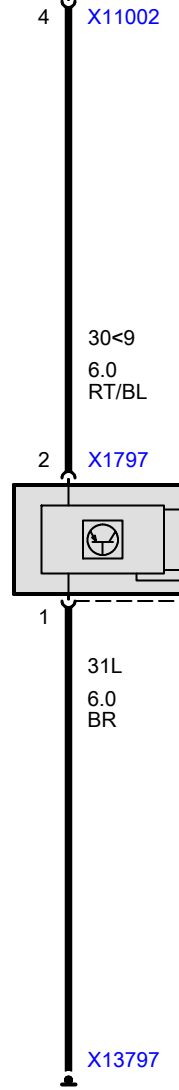

A41a  
Fuse holder, front

A6009  
Integrated supply module (IVM)

M135  
Electric fan

Y13864  
Solenoid, radiator shutter

A6000  
DME control unit

B604  
Temperature sensor at radiator outlet

B6236a  
Engine coolant temperature sensor

Y6279  
Characteristic map thermostat

A6000  
DME control unit