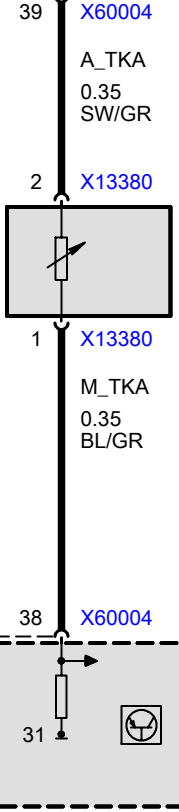

A41a  
Fuse holder, front

A6009  
Integrated supply module (IVM)

M135  
Electric fan

Y13864  
Solenoid, radiator shutter

A6000  
DME control unit

B604  
Temperature sensor at radiator outlet

B6236a  
Engine coolant temperature sensor

Y6279  
Characteristic map thermostat

A6000  
DME control unit