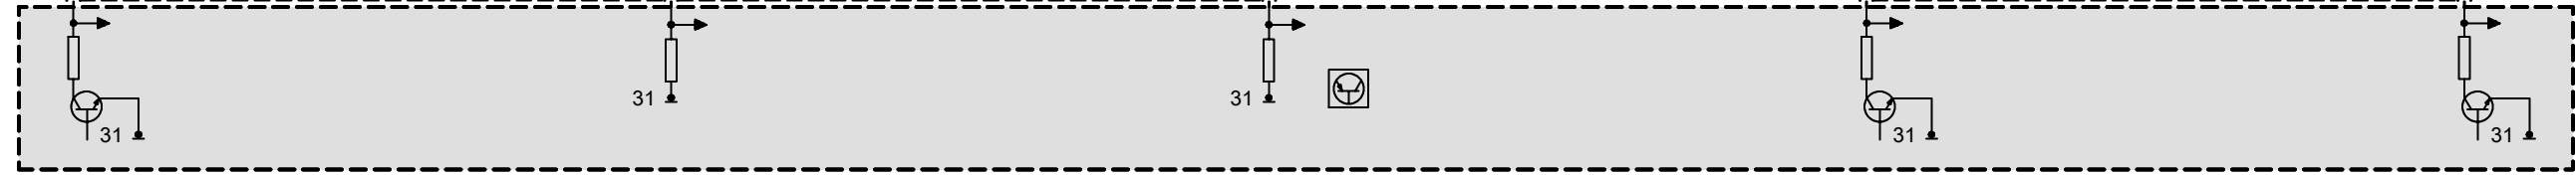

A41a  
Fuse holder, front

A6009  
Integrated supply module (IVM)

M135  
Electric fan

Y13864  
Solenoid, radiator shutter

A6000  
DME control unit

B604  
Temperature sensor at radiator outlet

B6236a  
Engine coolant temperature sensor

Y6279  
Characteristic map thermostat

A6000  
DME control unit