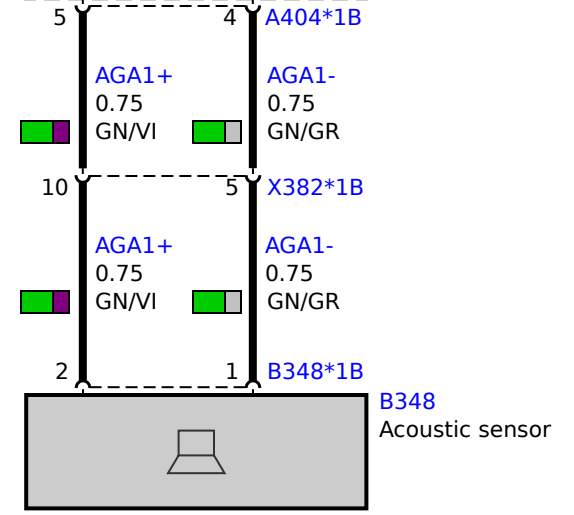

A403 Receiver audio module

A404 Booster

G16 only

B348 Acoustic sensor

B64 Woofer, front right

B63 Woofer, front left

B65 Mid-range speaker, front centre

B66 Mid-range speaker, front right