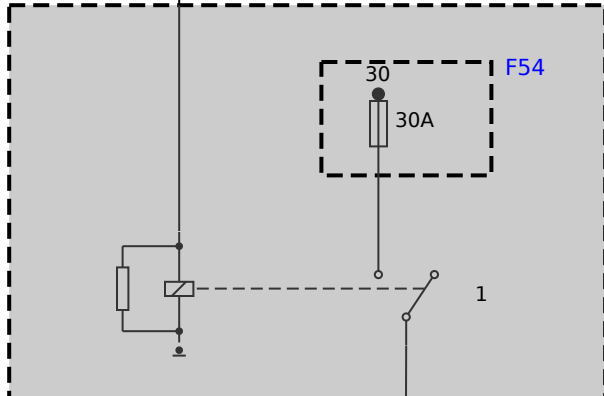

IHKA Basic

IHKA High

HHS
0.35
GR/SW

6 X11015

A46
Fuse carrier, rear
1) Rear defogger relay

21 X11012

30HHS
4.0
RT/WS

Saloon

Touring

31
4.0
BR

31
4.0
BR

X13793

X13793