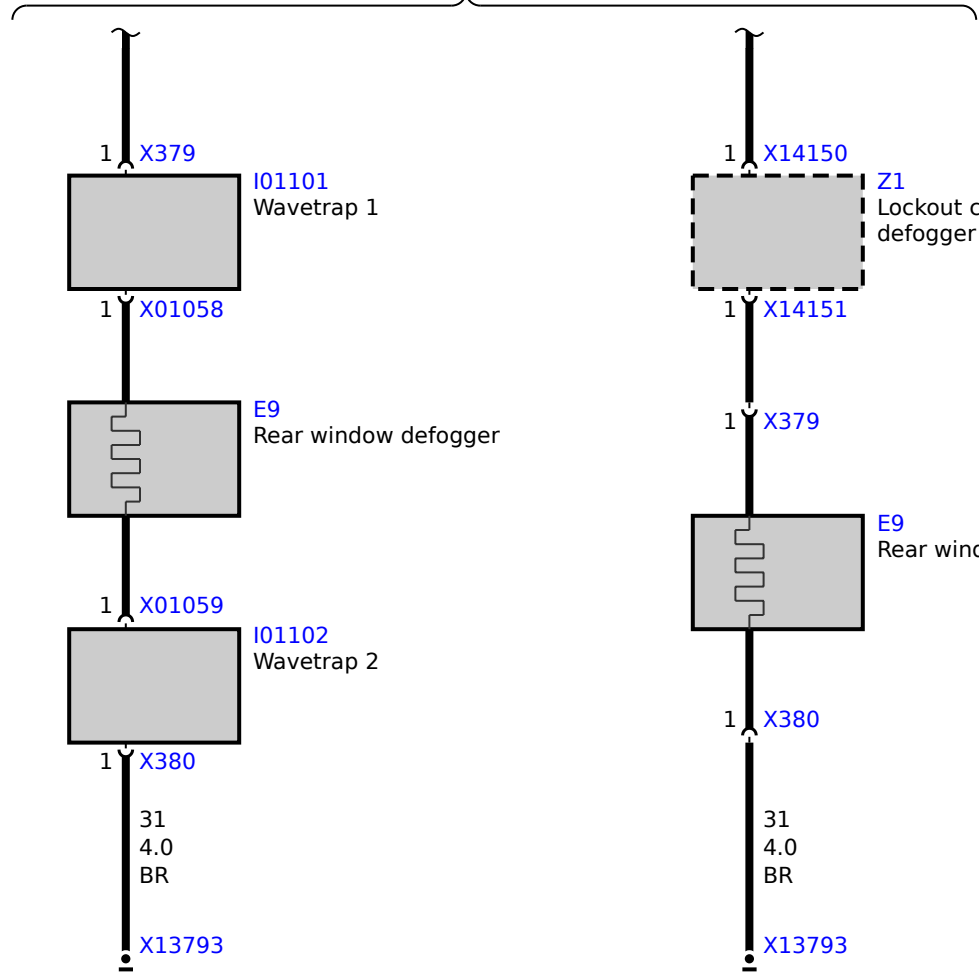

IHKA Basic

IHKA High

HHS
0.35
GR/SW

6 X11015

A46
Fuse carrier, rear
1) Rear defogger relay

21 X11012

30HHS
4.0
RT/WS

Saloon

Touring

31
4.0
BR

31
4.0
BR

X13793

X13793