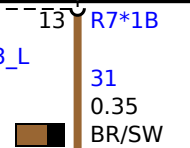

not 5-Series long version
with Adaptive Headlight or full-LED headlight

5-Series long version
with Adaptive Headlight or full-LED headlight

without Adaptive Headlight and full-LED headlight

R7
Terminating resistor