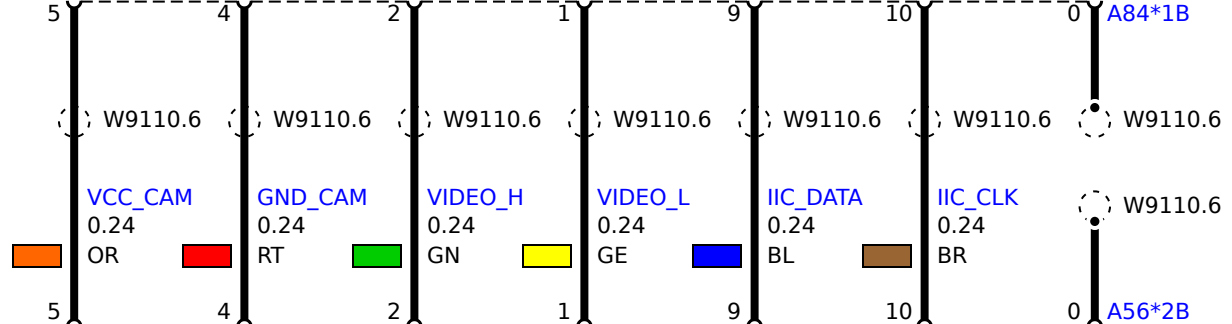

Active cruise control, high version

A56
Camera-based driver assistance systems

from 2012_07