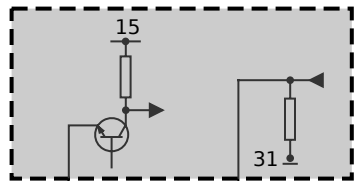

A46
Digital Motor Electronics