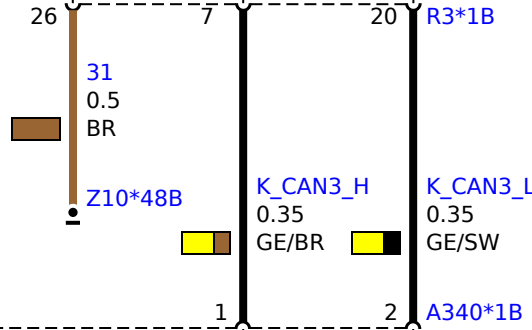

Z2a
Power distribution box, rear

R3a
CAN terminator 3

A340
Vehicle Sound Generator