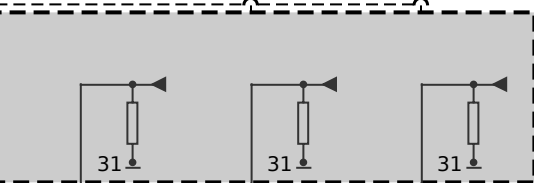

Z2a  
Power distribution box, rear

Z2a  
Power distribution box, rear

30B<267  
2.5  
RT/WS

30B<271  
2.5  
RT/GE

G11/G12 from 2016\_10

G11/G12 to 2016\_09

5-Series long version

A4  
Rear passenger's side seat module

R2a  
CAN terminator 2

A4\*3B