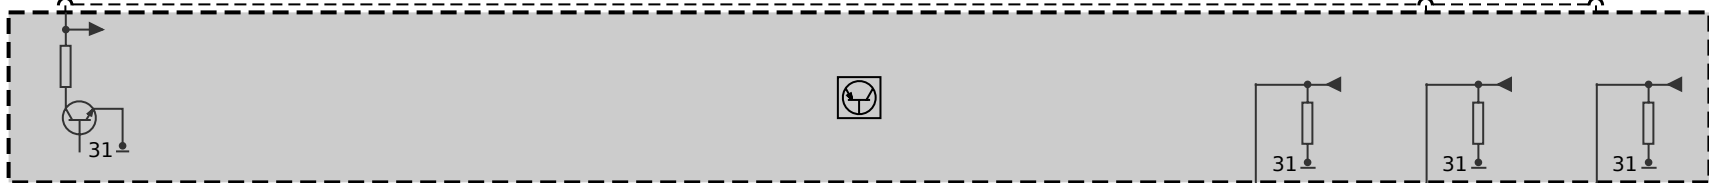

Z2a  
Power distribution box, rear

Z2a  
Power distribution box, rear

30B<267  
2.5  
RT/WS

30B<271  
2.5  
RT/GE

G11/G12 from 2016\_10

G11/G12 to 2016\_09

5-Series long version

A4  
Rear passenger's side seat module

R2a  
CAN terminator 2

A4\*3B