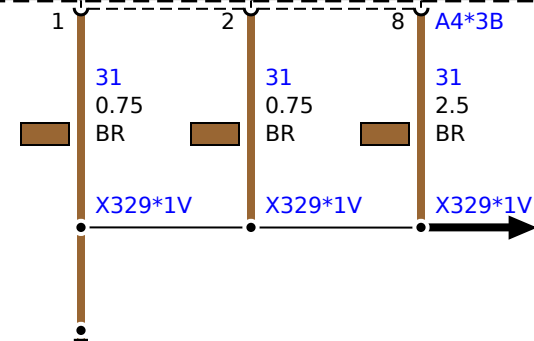

Z2a  
Power distribution box, rear

Z2a  
Power distribution box, rear

30B<267  
2.5  
RT/WS

30B<271  
2.5  
RT/GE

G11/G12 from 2016\_10

G11/G12 to 2016\_09

5-Series long version

A4  
Rear passenger's side seat module

R2a  
CAN terminator 2

A4\*3B