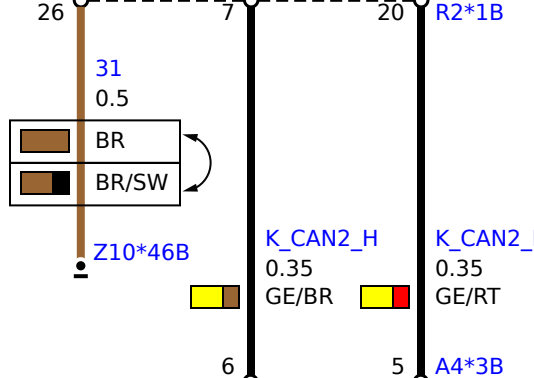

Z2a  
Power distribution box, rear

Z2a  
Power distribution box, rear

30B<267  
2.5  
RT/WS

30B<271  
2.5  
RT/GE

G11/G12 from 2016\_10

G11/G12 to 2016\_09

5-Series long version

A4  
Rear passenger's side seat module

R2a  
CAN terminator 2

A4\*3B