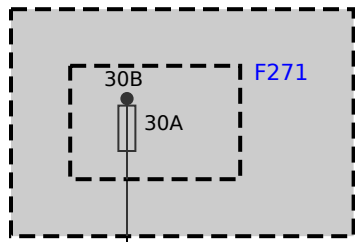

Z2a  
Power distribution box, rear

Z2a  
Power distribution box, rear

30B<267  
2.5  
RT/WS

30B<271  
2.5  
RT/GE

G11/G12 from 2016\_10

G11/G12 to 2016\_09

5-Series long version

A4  
Rear passenger's side seat module

R2a  
CAN terminator 2

A4\*3B