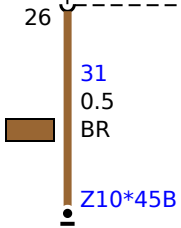

Z44
Front right power distribution box

R5
CAN terminator 5

30B<47
0.35
RT/SW

X116*1V
K_LIN_15
0.35
GR/VI

31
0.5
BR
Z10*45B

PT_CAN_H
0.35
GE/WS

PT_CAN_L
0.35
GE/WS

A60
Electrochromic interior rear view mirror
2) High beam assistant sensor and control

31
0.35
BR/SW

X346*1V