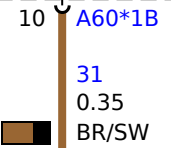

Z44
Front right power distribution box

R5
CAN terminator 5

30B<47
0.35
RT/SW

X116*1V
K_LIN_15
0.35
GR/VI

31
0.5
BR
Z10*45B

PT_CAN_H
0.35
GE/WS

PT_CAN_L
0.35
GE/WS

A60
Electrochromic interior rear view mirror
2) High beam assistant sensor and control

31
0.35
BR/SW

X346*1V