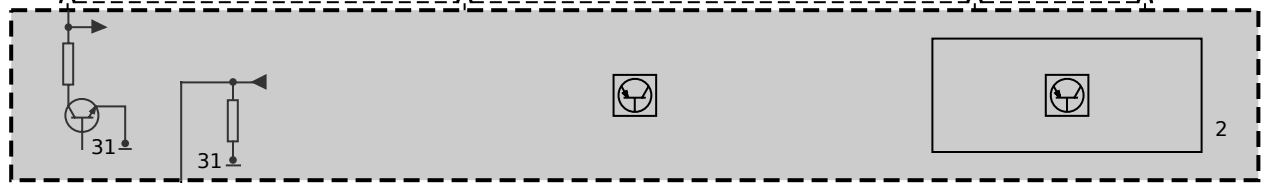

Z44
Front right power distribution box

R5
CAN terminator 5

30B<47
0.35
RT/SW

X116*1V
K_LIN_15
0.35
GR/VI

31
0.5
BR
Z10*45B

PT_CAN_H
0.35
GE/WS

PT_CAN_L
0.35
GE/WS

A60
Electrochromic interior rear view mirror
2) High beam assistant sensor and control