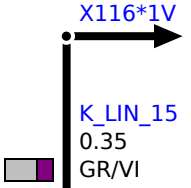

Z44
Front right power distribution box

R5
CAN terminator 5

30B<47
0.35
RT/SW

X116*1V
K_LIN_15
0.35
GR/VI

31
0.5
BR
Z10*45B

PT_CAN_H
0.35
GE/WS

PT_CAN_L
0.35
GE/WS

A60
Electrochromic interior rear view mirror
2) High beam assistant sensor and control

31
0.35
BR/SW

X346*1V