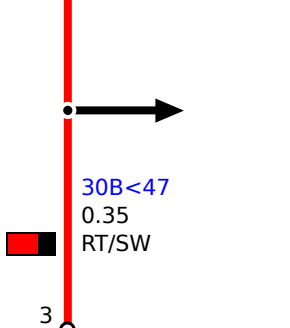

Z44
Front right power distribution box

R5
CAN terminator 5

30B<47
0.35
RT/SW

X116*1V
K_LIN_15
0.35
GR/VI

31
0.5
BR
Z10*45B

PT_CAN_H
0.35
GE/WS

PT_CAN_L
0.35
GE/WS

A60
Electrochromic interior rear view mirror
2) High beam assistant sensor and control

31
0.35
BR/SW

X346*1V