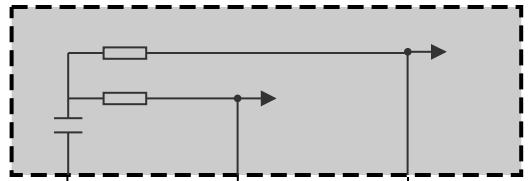

Z44
Front right power distribution box

R5
CAN terminator 5

30B<47
0.35
RT/SW

X116*1V
K_LIN_15
0.35
GR/VI

31
0.5
BR
Z10*45B

PT_CAN_H
0.35
GE/WS

PT_CAN_L
0.35
GE/WS

A60
Electrochromic interior rear view mirror
2) High beam assistant sensor and control